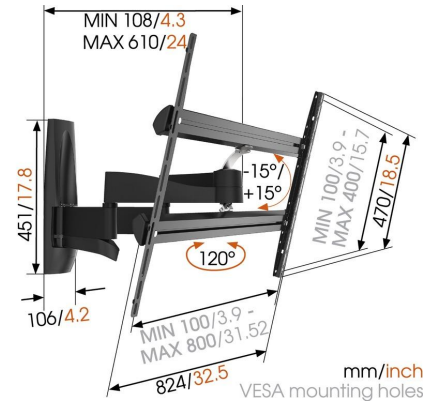

WALL 2450 - Full-Motion TV Wall Mount

For the biggest TVs, up to 100 inch (254 cm)

This extra-large TV wall mount, WALL 2450, provides safe and secure mounting for even the biggest TVs, ranging from 55 to 100 inch (140 to 254 cm) and weighing up to 55 kg (121 lbs).

Supporting your heavy TV

Large screens can be very heavy. The WALL 2450 TV mount has strong arms, allowing you to easily move the heaviest screens.

Turn	120
Tilt	30
Guarantee	Life time
Min. distance to the wall (mm)	108
Min. screen size (inch)	55"
Max. screen size (inch)	100"
Max. screen weight (kg)	55
Hole pattern (mm)	Min. 100x100 / Max. 800x400

WALL 2450 - Full-Motion TV Wall Mount

The WALL series: simply smart value

Vogel's designers drew upon over 40 years of highly durable Dutch design for the audiovisual market when they developed the clean and modern brackets of the WALL series. This resulted in affordable, smart wall brackets backed by a lifetime guarantee. Simply smart value.

Logistic information

EAN Code Product	8712285330889
Net weight including packaging (kg)	12.5
Single Box Width (mm)	1024
Single Box Length (mm)	404
Single Box Height (mm)	126