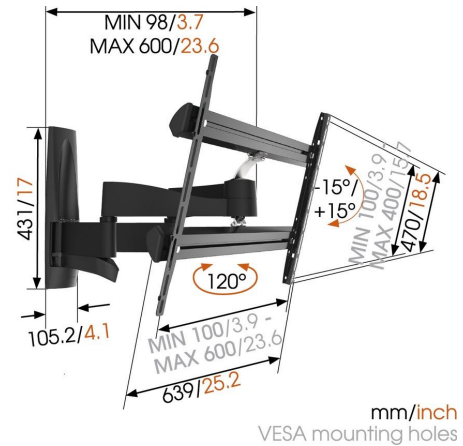

WALL 2350 - Full-Motion TV Wall Mount

For large TVs up to 65 inch (165 cm)

The WALL 2350 TV wall mount is suitable for 40 to 65 inch (101 to 165 cm) TVs. It provides safe and secure mounting for TVs up to 45 kg (99 lbs).

Supporting your heavy TV

Large screens can be very heavy. The WALL 2350 TV mount has strong arms, allowing you to easily move the heaviest screens.

Turn	120
Tilt	30
Guarantee	Life time
Min. distance to the wall (mm)	98
Min. screen size (inch)	40"
Max. screen size (inch)	65"
Max. screen weight (kg)	45
Hole pattern (mm)	Min. 100x100 / Max. 600x400

Need to mount your sound bar below your TV?

Improve your entertainment system with a sturdy Sound Bar Mount which fits seamlessly on any Vogel's TV wall mount.

Features

- Simply Smart Value: Great comfort for an affordable price
- Smoothly turn your TV up to 120°
- Hide all unsightly cables
- Screen Protection System - Protect your TV from bumping into the wall
- Ultra strong - built for heavy TVs

Logistic information

EAN Code Product	8712285330865
Net weight including packaging (kg)	11.34
Single Box Width (mm)	797
Single Box Length (mm)	391
Single Box Height (mm)	108