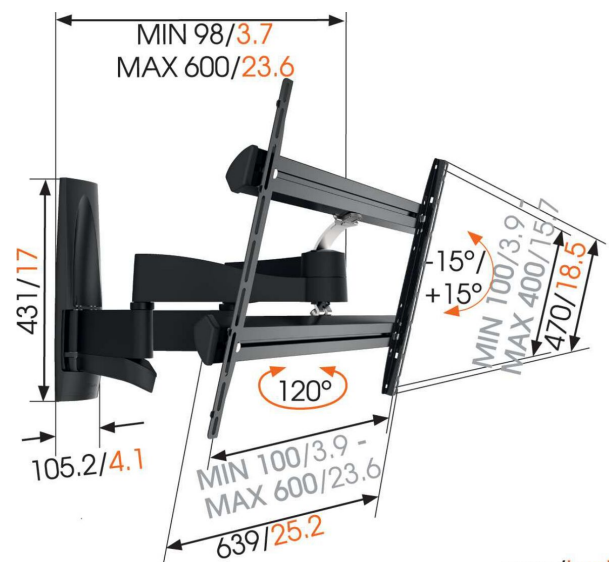

WALL 3350 Full-Motion TV Wall Mount

Key Benefits

- Also suitable for a tv in a cabinet or niche
- Hide all unsightly cables
- Screen Protection System - Protect your TV from bumping into the wall
- Ultra strong - built for heavy TVs
- Use the app and mark the first drilling hole easily!

Full motion TV wall mount with double support arms for TVs up to max. 45 kg

The WALL 3350 is designed especially for extra-large and heavy TVs. A solid mount for TVs from 40" to 65" (101-165 cm). The maximum turning angle is 120° and the max. tilting angle is 15°.

mm/inch
VESA mounting holes

WALL 3350 Full-Motion TV Wall Mount

Specifications

Article number (SKU)	8354130
Colour	Black
EAN single box	8712285335587
Product size	L
TÜV certified	Yes
Tilt	Tilt up to 15°
Turn	Forward and turning motion (up to 120°)
Guarantee	Lifetime
Min. screen size (inch)	40
Max. screen size (inch)	65
Max. weight load (kg)	45
Min. hole pattern	100mm x 100mm
Max. hole pattern	600mm x 400mm
Max. bolt size	M8
Max. height of interface (mm)	470
Max. width of interface (mm)	639
Cable management	Cable clip Cable management integrated in arm
Max. distance to the wall (mm)	600
Max. horizontal hole pattern (mm)	600
Max. vertical hole pattern (mm)	400
Min. distance to the wall (mm)	98
Number of pivot points	4
Universal or fixed hole pattern	Universal