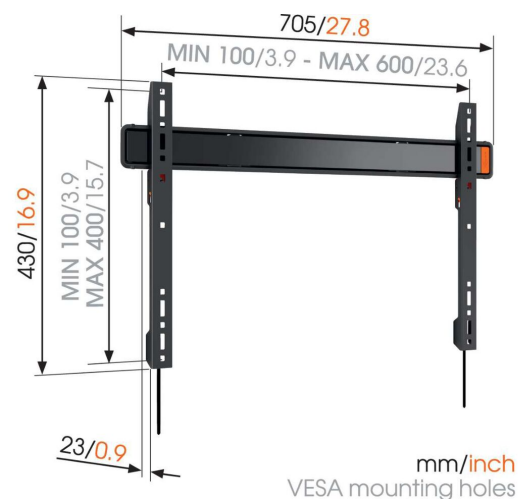

W50080 Fixed TV Wall Mount

Key Benefits

- Lock your TV securely in place
- Mount your TV only 2,3 cm from the wall
- Simply Smart Value: Great comfort for an affordable price

For the biggest TVs, up to 100 inch (254 cm)

This extra-large TVs, the W50080 wall mount provides safe and secure mounting. It can hold even the biggest TVs, ranging from 40 to 100 inch (101 to 254 cm) and weighing up to 80 kg (176 lbs). Show off your TV by mounting it on the wall Give your TV pride of place by mounting it flat and secure against the wall with the W50080 TV wall mount. This saves space and makes your TV stand out like a piece of fine art. Vogel's Autolock system ensures safe mounting.

W50080 Fixed TV Wall Mount

Specifications

Article number (SKU)	8450080
Colour	Black
EAN single box	8712285330087
Product size	XL
TÜV certified	Yes
Guarantee	Lifetime
Min. screen size (inch)	40
Max. screen size (inch)	100
Max. weight load (kg)	80
Min. hole pattern	100mm x 100mm
Max. hole pattern	600mm x 400mm
Max. bolt size	M8
Max. height of interface (mm)	430
Max. width of interface (mm)	705
Min. distance to the wall (mm)	23
Spirit level included	Yes
Universal or fixed hole pattern	Universal