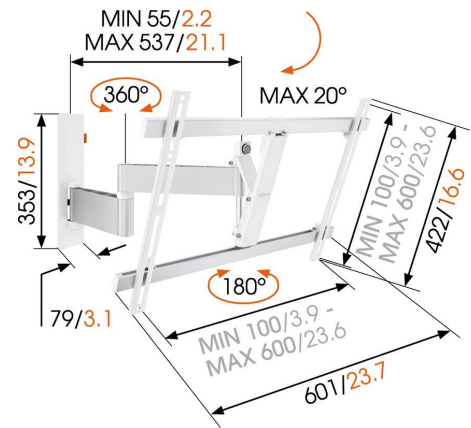

W53081 - Full-Motion TV Wall Mount (white)

For large TVs up to 65 inch (165 cm)

The W53081 TV wall mount is suitable for 40 to 65 inch (101 to 165 cm) TVs. It provides safe and secure mounting for TVs up to 30 kg (66 lbs).

Turn	180
Tilt	20
Also available in the color:	Black
Guarantee	Life time
Min. distance to the wall (mm)	55
Min. screen size (inch)	40"
Max. screen size (inch)	65"
Max. screen weight (kg)	30
Hole pattern (mm)	Min. 100x100 / Max. 600x400

mm/inch
VESA mounting holes

W53081 - Full-Motion TV Wall Mount (white)

The W-series: smart, secure and reliable

There are so many ways that watching TV can make your life more interesting. Following along with a cooking show, or enjoying an episode of your go-to show while doing paperwork. The Vogel's W-series TV brackets help you do so, with a quality build and clean finish. Smart, secure and reliable.

Features

- Great comfort and stylish design
- Smoothly turn your TV up to 180°
- Guide your cables
- Easily level your TV even after installation

Logistic information

EAN Code Product	8712285327001
Net weight including packaging (kg)	5.4
Single Box Width (mm)	349
Single Box Length (mm)	617
Single Box Height (mm)	95