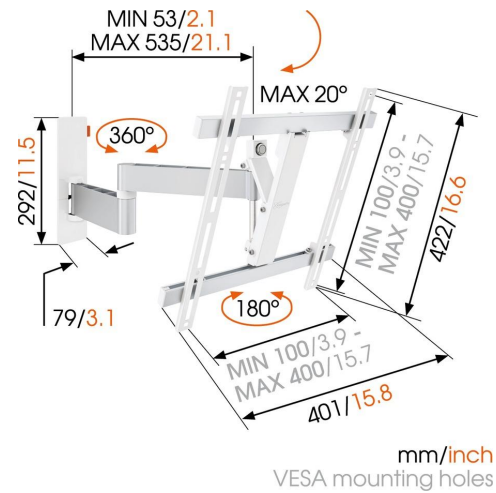

W53071 - Full-Motion TV Wall Mount (white)

For TVs up to 55 inch (140 cm)

The W53071 TV wall mount is suitable for 32 to 55 inch (81 to 140 cm) TVs. This sturdy mount supports up to 20 kg (44 lbs).

Watching TV from your favourite places

Do you find yourself wanting to watch TV from several places in your room? The W53071 full-motion mount from Vogel's helps you do that. Enjoy your favourite series from the couch at night, and then turn the TV for the perfect view of the morning news at the breakfast table.

Turn	180
Tilt	20
Also available in the color:	Black
Guarantee	Life time
Min. distance to the wall (mm)	55
Min. screen size (inch)	32"
Max. screen size (inch)	55"
Max. screen weight (kg)	20
Hole pattern (mm)	Min. 100x100 / Max. 400x400

Features

- Great comfort and stylish design
- Smoothly turn your TV up to 180°
- Guide your cables
- Easily level your TV even after installation

Logistic information

EAN Code Product	8712285326967
Net weight including packaging (kg)	4.7
Single Box Width (mm)	349
Single Box Length (mm)	459
Single Box Height (mm)	95