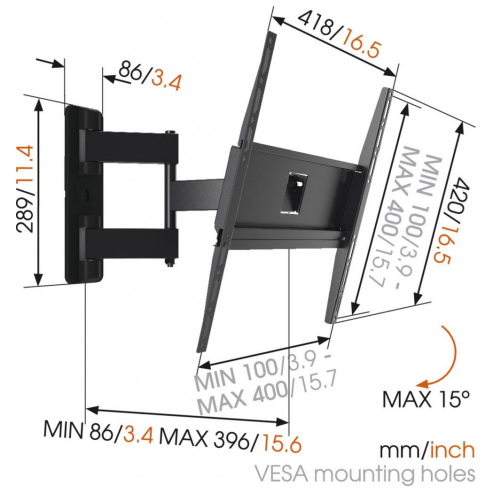

MA3040 – Full-Motion TV Wall Mount

For TVs up to 55 inch (140 cm)

The MA3040 wall bracket provides secure mounting for larger TVs, from 32 to 55 inch (82 to 140 cm). This solidly-built bracket can hold TVs up to 25 kg.

Flexible wall brackets that turn up to 180°

An M-series wall bracket that turns up to 180° allows you to watch television from anywhere in the room. Pull your TV forward and turn it to either side for an great viewing angle, even if it's mounted inside a cabinet.

Turn	180
Tilt	15
Guarantee	2 years
Min. distance to the wall (mm)	86
Min. screen size (inch)	32"
Max. screen size (inch)	55"
Max. screen weight (kg)	25
Hole pattern (mm)	Min. 100x100 / Max. 400x400

MA3040 – Full-Motion TV Wall Mount

Features

- Reliable quality for an affordable price
- Smoothly turn your TV up to 180°

Logistic information

EAN Code Product	8712285331381
Single Box Width (mm)	235
Single Box Length (mm)	437
Single Box Height (mm)	60