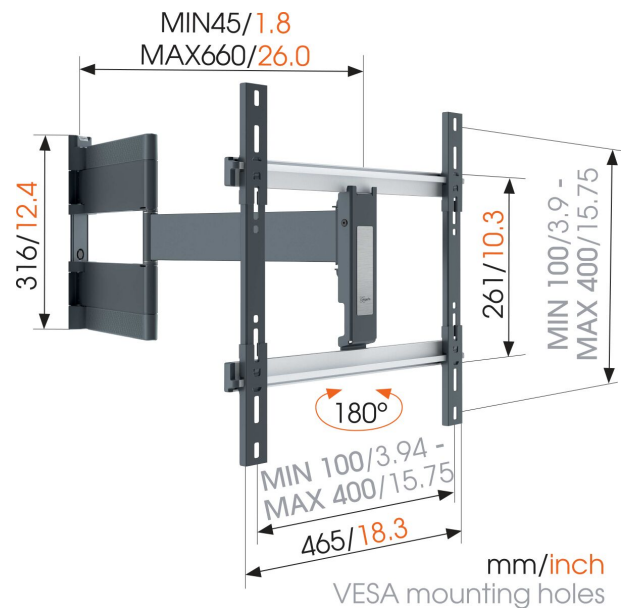

### Key Benefits

- Ideal for OLED TVs
- Easy install
- Smoothly turn your TV up to 180°
- Guide your cables
- Install your mount perfectly level: spirit level included!

### Ultra-thin TV wall mount especially designed for OLED TVs

Are you the proud owner of an LG OLED TV or another brand of OLED TV? Then mount your ultra-thin OLED TV extremely flat against the wall with the THIN 546. This TV wall mount is especially designed for the VESA hole pattern on OLED TVs. At just 45 mm, the THIN 546 is one of the thinnest full-motion wall mounts from Vogel's. A perfect view from anywhere in the room. Simply turn the TV in any direction you choose for the perfect view from any seat in the room. Conveniently turn the screen to avoid glares and reflections. A special OLED wall mount. Your OLED TV, thin, stylish, minimalistic and with a crystal-clear picture, deserves a perfect wall mount. Vogel's specializes in high-quality OLED wall mounts. Built to protect your OLED TV, our wall mounts feature fingertip-touch motion, a seamless OLED VESA fit and keep your TV as close to the wall as possible when not in use. Vogel's OLED wall mounts: the finishing touch for your OLED screen.