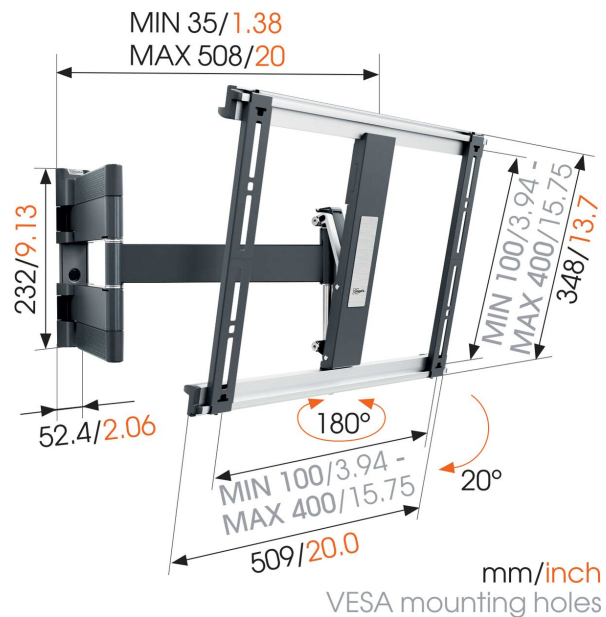

THIN 445 ExtraThin Full-Motion TV Wall Mount (black)

Key Benefits

- Mount your TV only 3,5 cm from the wall
- Smoothly turn your TV up to 180°
- Tilt (up to 20°) to avoid reflections
- Hide all unsightly cables
- Install your mount perfectly level: spirit level included!

Extra-thin TV bracket with turning and tilting function

The THIN 445 full motion TV bracket has a maximum weight capacity of 18 kg. Almost any TV, from 26" to 55" (66-140 cm), can be mounted flat against the wall with the THIN 445. The maximum turning angle is 180° and the max. tilting angle is 20°. The distance from the wall is 35 mm. Also available in white.

THIN 445 ExtraThin Full-Motion TV Wall Mount (black)

Specifications

Article number (SKU)	8394450
Colour	Black
EAN single box	8712285334948
Product size	M
TÜV certified	Yes
Tilt	Tilt up to 20°
Turn	Full motion (up to 180°)
Guarantee	Lifetime
Min. screen size (inch)	26
Max. screen size (inch)	55
Max. weight load (kg)	18
Min. hole pattern	100mm x 100mm
Max. hole pattern	400mm x 400mm
Max. bolt size	M8
Max. height of interface (mm)	348
Max. width of interface (mm)	509
Cable management	Cable clip Cable management integrated in arm
Max. distance to the wall (mm)	508
Max. horizontal hole pattern (mm)	400
Max. vertical hole pattern (mm)	400
Min. distance to the wall (mm)	35
Number of pivot points	3
Spirit level included	Yes
Universal or fixed hole pattern	Universal
Awards	Red Dot Product Design Award