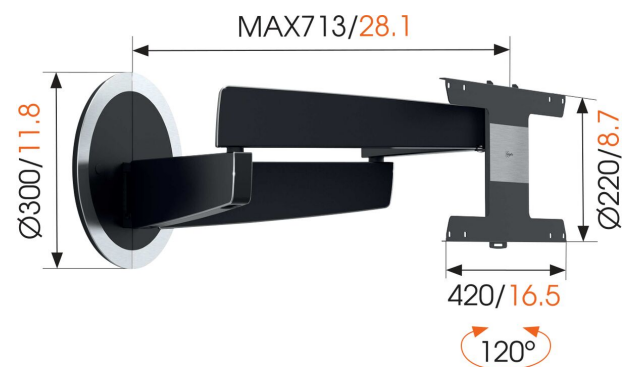

## NEXT 7346 Full-Motion OLED TV Wall Mount

### NEXT 7346, A special OLED wall mount

Your OLED TV, thin, stylish, minimalistic and with a crystal-clear picture, deserves a perfect wall mount. Vogel's specializes in high-quality OLED wall mounts. Built to protect your OLED TV, the NEXT 7346 features fingertip-touch motion, a seamless OLED VESA fit and keeps your TV as close to the wall as possible when not in use. Vogel's OLED wall mounts: the finishing touch for your OLED screen.

# Specifications

Article number (SKU)	8738070
Colour	Black
EAN single box	8712285334863
Product size	OLED
TÜV certified	Yes
Turn	Motion (up to 120°)
Guarantee	Lifetime
Min. screen size (inch)	40
Max. screen size (inch)	65
Max. weight load (kg)	30
Max. bolt size	M8
Max. height of interface (mm)	220
Max. width of interface (mm)	420
Cable management	Cable velcro straps Cable management integrated in arm
Integrated soundbar	No
Max. distance to the wall (mm)	713
Max. horizontal hole pattern (mm)	400
Max. vertical hole pattern (mm)	200
Min. distance to the wall (mm)	72
Number of pivot points	4
Remote controlled	No
Universal or fixed hole pattern	Fixed
Awards	Get Connected Product Design Award 2016 Good Industrial Design Award iF Product Design Award Plus X Product Design Award 2014 Red Dot Product Design Award