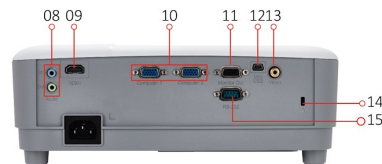

1. Keypad
2. LED indicator
3. Lamp cover
4. Security lock
5. Zoom/Focus
6. Front IR

7. Projection Lens
8. Audio in/out
9. HDMI
10. Dual VGA
11. VGA out
12. Mini USB

13. Video
14. Kensington® Lock Slot
15. RS232

Visit Us  www.viewsonic.com

SPECIFICATION

Projection system:	0.55" SVGA
Native Resolution:	800x600
DC type:	DC3
Brightness:	3600 ANSI Lumens
Contrast Ratio with SuperEco mode:	22000:1
Display Colour:	1.07 Billion Colours
Light Source:	Lamp
Light source life (Nor/SuperEco):	5000/15000
Lamp Watt:	190W
Lens:	F=2.56-2.68, f=22-24.1 mm
Projection Offset:	120%+/-5%
Throw Ratio:	1.96~2.15
Image size:	30" - 300"
Throw Distance:	1.19m-13.11m(100" @3.98m)
Keystone:	±40° (Vertical)
Optical Zoom:	1.1x
Audible Noise (Eco):	27dB
Resolution Support:	VGA(640 x 480) to FullHD(1920 x 1080)
HDTV Compatibility:	480i, 480p, 576i, 576p, 720p, 1080i, 1080p
Video Compatibility:	NTSC, PAL, SECAM
Horizontal Frequency:	15K~102KHz
Vertical Scan Rate:	23~120Hz

INPUT

Computer in (D-SUB 15 pin):	2
Composite:	1
Audio-in (3.5mm):	1
HDMI:	1 (Back)

OUTPUT

Monitor out (D-SUB 15 pin):	1
Audio out (3.5mm):	1
Speaker:	2W

CONTROL

RS232:	1
USB type mini B (Services):	1

OTHERS

Power Supply Voltage:	100-240V+/- 10%, 50/60Hz AC
Power Consumption:	Normal: 260W Standby: <0.5W
Operating Temperature:	0~40°C
Carton:	Brown
Net Weight:	2.2kg
Dimensions (WxDxH) w/adjustment foot:	294x218x110mm
Language:	English, French, Spanish, Thai, Korean, German, Italian, Russian, Swedish, Dutch, Polish, Czech, T-Chinese, S-Chinese, Japanese, Turkish, Portuguese, Finnish, Indonesian, India, Arabic, Vietnamese