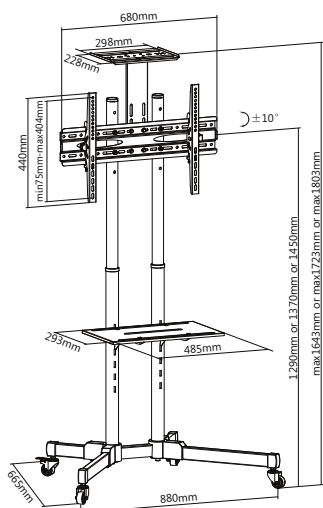

Economy Multifunctional Mobile TV Cart

SUNNE™

S112

- 

Heavy-duty casters with reinforced design support the equipment weight while allowing for swift maneuverability
- 

Adjustable flat-panel placement along poles for perfect viewing height
- 

Adjustable tempered glass shelf for more storage space
- 

200x200, 400x200, 300x300, 400x400, 600x400

Features

- Heavy-duty casters with reinforced design
- Adjustable flat-panel placement
- Adjustable tempered glass shelf

Material	Metal, Plastic
Color	Black
Column Size	50mm
Dimension (B x T x H)	880 x 665 x 1803mm
Suggested Screen Size	94 cm – 178 cm (37" – 70") diagonal
VESA	200x200, 400x200, 300x300, 400x400, 600x400
Max. VESA	600x400 mm
Tilt	+10° ~ -10°
Rated Load (Screen)	50kg / 110lbs
Rated Load (DVD)	10kg / 22lbs
EAN	6956745153294