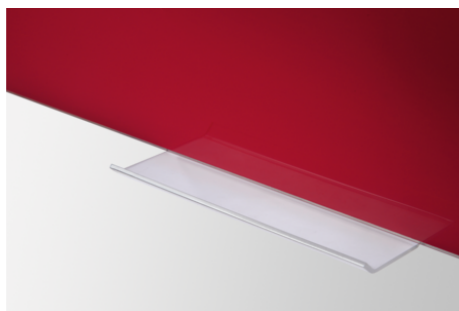

- Magnetic glassboard surface (4 mm)
- Can be written on with Legamaster chalk markers and Legamaster board markers
- Legamaster glassboards can be mounted horizontally and vertically
- Available in colours white, black, red and blue
- Concealed wall mounting (40x60 and 60x80 cm) or wall mounting brackets (90x120 and 100x150 cm)
- Optional marker tray 200 mm (ref. 7-126800) is easily fixed to the glassboard with a strong adhesive strip

Coloured glassboard

40 x 60 cm red

- Minimalistic colourful and decorative glassboard with all functionalities of a standard memoboard / whiteboard
- Tempered safe glass (4 mm)
- Perfect smooth writability
- Very good to excellent dry-wipeability: write on/ dry wipe surface is guaranteed for 25 years when used in combination with Legamaster accessories
- Hygienic glass surface that is easy to clean and keep clean with Legamaster whiteboard and glassboard cleaner
- Legamaster glassboards come with 2 superstrong glassboard magnets (diam. 12 mm), one Legamaster chalk marker, fixing kit and a clear mounting instruction (white glassboards: black marker, all other colours: white marker)
- Remove permanent marker ink: can be used with Magic-Wipe

Ref.: **7-104735**

EAN: **8713797078900**

Recommended accessories

- Glassboard Starter kit Ref.:7-125200
- Marker tray plexi glass coloured glassboard Ref.:7-126800

Product specifications

Surface (material/color)	Safety glass / Red
Magnetic	Yes
Product dimensions	W: 600 x H: 400 x D: 4 (mm)
Mounting type	Wall (concealed)
Included accessories	One chalkmarker, Two strong glassboard magnets
Product warranty	2 years
Surface warranty	25 years