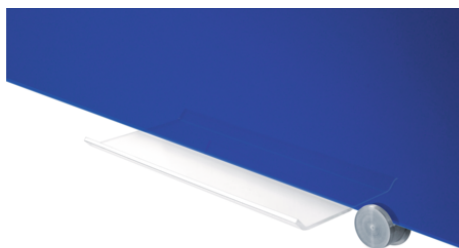

- Magnetic glassboard surface (4 mm)
- Can be written on with Legamaster chalk markers and Legamaster board markers
- Legamaster glassboards can be mounted horizontally and vertically
- Available in colours white, black, red and blue
- Concealed wall mounting (40x60 and 60x80 cm) or wall mounting brackets (90x120 and 100x150 cm)
- Optional marker tray 200 mm (ref. 7-126800) is easily fixed to the glassboard with a strong adhesive strip

Coloured glassboard

100 x 150 cm blue

- Minimalistic colourful and decorative glassboard with all functionalities of a standard memoboard / whiteboard
- Tempered safe glass (4 mm)
- Perfect smooth writability
- Very good to excellent dry-wipeability: write on/ dry wipe surface is guaranteed for 25 years when used in combination with Legamaster accessories
- Hygienic glass surface that is easy to clean and keep clean with Legamaster whiteboard and glassboard cleaner
- Legamaster glassboards come with 2 superstrong glassboard magnets (diam. 12 mm), one Legamaster chalk marker, fixing kit and a clear mounting instruction (white glassboards: black marker, all other colours: white marker)
- Remove permanent marker ink: can be used with Magic-Wipe

Ref.: **7-104863**

EAN: **8713797078979**

Recommended accessories

- Glassboard Starter kit Ref.:7-125200
- Marker tray plexi glass coloured glassboard Ref.:7-126800

Product specifications

Surface (material/color)	Safety glass / Blue
Magnetic	Yes
Product dimensions	W: 1500 x H: 1000 x D: 4 (mm)
Mounting type	Wall (brackets)
Included accessories	One chalkmarker, Two strong glassboard magnets
Product warranty	2 years
Surface warranty	25 years