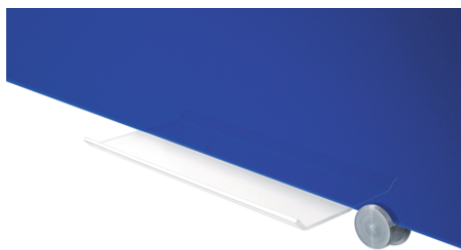

Coloured glassboard

90 x 120 cm blue

- Minimalistic colourful and decorative glassboard with all functionalities of a standard memoboard / whiteboard
- Tempered safe glass (4 mm)
- Perfect smooth writability
- Very good to excellent dry-wipeability: write on/ dry wipe surface is guaranteed for 25 years when used in combination with Legamaster accessories
- Hygienic glass surface that is easy to clean and keep clean with Legamaster whiteboard and glassboard cleaner
- Legamaster glassboards come with 2 superstrong glassboard magnets (diam. 12 mm), one Legamaster chalk marker, fixing kit and a clear mounting instruction (white glassboards: black marker, all other colours: white marker)
- Remove permanent marker ink: can be used with Magic-Wipe

Ref.: **7-104854**

EAN: **8713797078962**