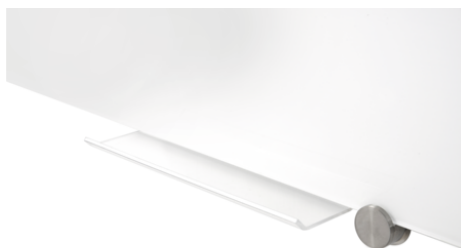

- Magnetic glassboard surface (4 mm)
- Can be written on with Legamaster chalk markers and Legamaster board markers
- Legamaster glassboards can be mounted horizontally and vertically
- Available in colours white, black, red and blue
- Concealed wall mounting (40x60 and 60x80 cm) or wall mounting brackets (90x120 and 100x150 cm)
- Optional marker tray 200 mm (ref. 7-126800) is easily fixed to the glassboard with a strong adhesive strip

Coloured glassboard

100 x 150 cm white

- Minimalistic colourful and decorative glassboard with all functionalities of a standard memoboard / whiteboard
- Tempered safe glass (4 mm)
- Perfect smooth writability
- Very good to excellent dry-wipeability: write on/ dry wipe surface is guaranteed for 25 years when used in combination with Legamaster accessories
- Hygienic glass surface that is easy to clean and keep clean with Legamaster whiteboard and glassboard cleaner
- Legamaster glassboards come with 2 superstrong glassboard magnets (diam. 12 mm), one Legamaster chalk marker, fixing kit and a clear mounting instruction (white glassboards: black marker, all other colours: white marker)
- Remove permanent marker ink: can be used with Magic-Wipe

Ref.: **7-104563**

EAN: **8713797078856**

Recommended accessories

- Glassboard Starter kit Ref.:7-125200
- Marker tray plexi glass coloured glassboard Ref.:7-126800

Product specifications

Surface (material/color)	Safety glass / White
Magnetic	Yes
Product dimensions	W: 1500 x H: 1000 x D: 4 (mm)
Mounting type	Wall (brackets)
Included accessories	One chalkmarker, Two strong glassboard magnets
Product warranty	2 years
Surface warranty	25 years