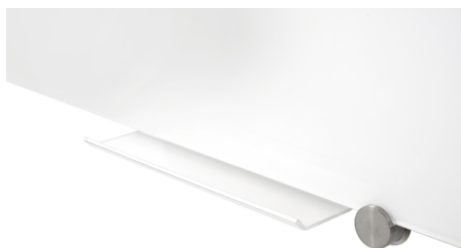

- Magnetic glassboard surface (4 mm)
- Can be written on with Legamaster chalk markers and Legamaster board markers
- Legamaster glassboards can be mounted horizontally and vertically
- Available in colours white, black, red and blue
- Concealed wall mounting (40x60 and 60x80 cm) or wall mounting brackets (90x120 and 100x150 cm)
- Optional marker tray 200 mm (ref. 7-126800) is easily fixed to the glassboard with a strong adhesive strip

Coloured glassboard

90 x 120 cm white

- Minimalistic colourful and decorative glassboard with all functionalities of a standard memoboard / whiteboard
- Tempered safe glass (4 mm)
- Perfect smooth writability
- Very good to excellent dry-wipeability: write on/ dry wipe surface is guaranteed for 25 years when used in combination with Legamaster accessories
- Hygienic glass surface that is easy to clean and keep clean with Legamaster whiteboard and glassboard cleaner
- Legamaster glassboards come with 2 superstrong glassboard magnets (diam. 12 mm), one Legamaster chalk marker, fixing kit and a clear mounting instruction (white glassboards: black marker, all other colours: white marker)
- Remove permanent marker ink: can be used with Magic-Wipe

Ref.: **7-104554**

EAN: **8713797078849**

Recommended accessories

- Glassboard Starter kit Ref.:7-125200
- Marker tray plexi glass coloured glassboard Ref.:7-126800

Product specifications

Surface (material/color)	Safety glass / White
Magnetic	Yes
Product dimensions	W: 1200 x H: 900 x D: 4 (mm)
Mounting type	Wall (brackets)
Included accessories	One chalkmarker, Two strong glassboard magnets
Product warranty	2 years
Surface warranty	25 years