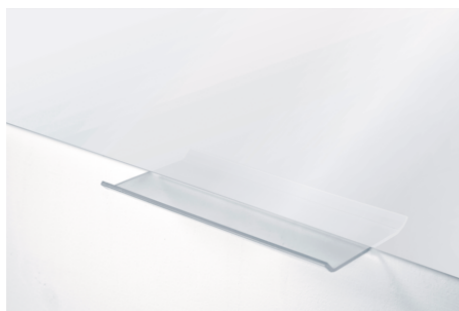

- Magnetic glassboard surface (4 mm)
- Can be written on with Legamaster chalk markers and Legamaster board markers
- Legamaster glassboards can be mounted horizontally and vertically
- Available in colours white, black, red and blue
- Concealed wall mounting (40x60 and 60x80 cm) or wall mounting brackets (90x120 and 100x150 cm)
- Optional marker tray 200 mm (ref. 7-126800) is easily fixed to the glassboard with a strong adhesive strip

Coloured glassboard

40 x 60 cm white

- Minimalistic colourful and decorative glassboard with all functionalities of a standard memoboard / whiteboard
- Tempered safe glass (4 mm)
- Perfect smooth writability
- Very good to excellent dry-wipeability: write on/ dry wipe surface is guaranteed for 25 years when used in combination with Legamaster accessories
- Hygienic glass surface that is easy to clean and keep clean with Legamaster whiteboard and glassboard cleaner
- Legamaster glassboards come with 2 superstrong glassboard magnets (diam. 12 mm), one Legamaster chalk marker, fixing kit and a clear mounting instruction (white glassboards: black marker, all other colours: white marker)
- Remove permanent marker ink: can be used with Magic-Wipe

Ref.: **7-104535**

EAN: **8713797078825**

Recommended accessories

- Glassboard Starter kit Ref.:7-125200
- Marker tray plexi glass coloured glassboard Ref.:7-126800

Product specifications

Surface (material/color)	Safety glass / White
Magnetic	Yes
Product dimensions	W: 600 x H: 400 x D: 4 (mm)
Mounting type	Wall (concealed)
Included accessories	One chalkmarker, Two strong glassboard magnets
Product warranty	2 years
Surface warranty	25 years