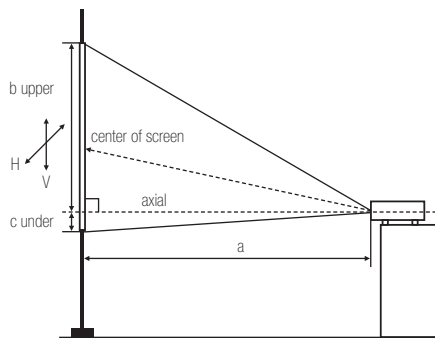

CP-EX5001WN

3LCD Lamp projector, 5200 ANSI Lumens, 16,000:1 contrast ratio, XGA (1024 x 768) resolution

HITACHI
Inspire the Next

Technical Specifications

a: Projection distance from centre of lens to the screen.

THROW CHART 4:3 ASPECT RATIO (BUILT-IN LENS)

Screen size (diagonal)	HxV (m)		Projection distance (a)		Screen height (cm)	
	Wide (m)	Tele (m)	Wide (m)	Tele (m)	b upper	c under
30" (0.8 m)	0.6	0.5	0.8	1.4	8	38
60" (1.5 m)	1.2	0.9	1.7	2.8	15	76
80" (2.0 m)	1.6	1.2	2.3	3.7	20	102
100" (2.5 m)	2.0	1.5	2.9	4.6	25	127
120" (3.0 m)	2.4	1.8	3.4	5.6	30	152
200" (5.1 m)	4.1	3.0	5.7	9.3	51	254
300" (7.6 m)	6.1	4.6	8.6	14.0	76	381

Hitachi Throw Calculator:

<http://www.hitachidigitalmedia.com/en-gb/throw-distance-calculator>

OPTICAL

Display System	3LCD (0.63 inches) aspect ratio 4:3
Resolution	XGA (1024 x 768)
Light Output (Brightness) ANSI Lumens	5200 (Normal)
Contrast Ratio	16,000:1
Lamp Life (Hours)	4500 (Normal), 6000 (Eco)
Lens	Built-in
Lens Zoom	Manual Zoom x 1.6
Lens Focus	Manual Focus
Lens Shift	Not Supported
Projection Lens F Number	1.65 - 2.15
Throw Distance	0.8 – 8.6m (Wide), 1.4 – 14.0m (Tele)
Distance to Width Ratio/ Throw Ratio (:1)	1.4 (Wide), 2.3 (Tele)
Diagonal Display Size	30 – 300 inches

FEATURES

Installation	Ceiling, Tabletop, Rear
Speakers	16W Mono
Digital Keystone	Horizontal: ± 30 degrees, Vertical: ± 30 degrees
Picture Modes	Standard, Cinema, Dynamic, Board (Black), Board (Green), Whiteboard, Daytime, Photo, Dicom SIM.
Picture Adjustments	ASPECT selection (Normal/4:3/16:9/16:10/14:9/Zoom), Perfect Fit (4 corners and 4 sides), Frame Lock (Data signal with vertical frequency of 49 to 51 Hz, 59 to 61 Hz), HDCR, Image blank by RS232C/Remote control, Image Optimizer, Magnify, Mirror Reverse Image, Up-side Down Image
Network Features	Wireless Capability (Option), Multi Projector, Moderator Control Mode, Projector Quick Connection (ios / Android app), Projector Monitoring and Control from a Remote Location, E-mail Alerts
Security Features	Password/Myscreen Password, Pin Lock, Key Lock
Supported Languages	34 Languages (English, French, German, Spanish, Italian, Norwegian, Dutch, Japanese, Portuguese, Simplified Chinese, Traditional Chinese, Korean, Swedish, Russian, Finnish, Polish, Turkey, Arabian, Persian, Czech, Danish, Hungarian, Romanian, Slovenian, Croatian, Greek, Lithuanian, Estonian, Latvian, Thai, Portuguese (Brazil), Indonesian, Vietnamese, Hebrew)

COMPATIBILITY

Computer	IBM Compatible VGA, SVGA, XGA, WXGA/SXGA/WSXGA+/HD/UXGA (compressed)
Video	525i(480i), 525p(480p), 625i(576i), 625p(576p), 1125i(1080i@50/60), 750p(720p@50/60), 1125p(1080p@50/60)

CONNECTIONS

Digital Input	HDMI x 2 (HDCP compliant, HDMI 2 shared with MHL)
Analogue Input	15-pin Mini-D-Sub x 2, RCA Jack x 1
Video Output	15 pin Mini D-Sub x 1
Audio Input	3.5mm Stereo Mini Jack x 2, RCA Jack (L/R) x 1
Audio Output	3.5mm Stereo Mini Jack x 1
RS-232C Control	1 x 9-pin D-Sub
Wireless LAN	Yes (Optional)
Wired LAN	RJ45 connector x 1
USB Type-A	USB type A x 2 (PC less Presentation or Wireless adapter)
USB Type-B	USB type B x 1
Wired Remote I/O	Not Supported

POWER