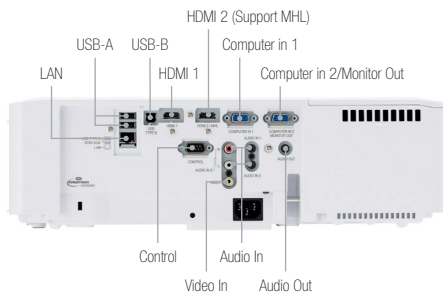

CP-EX5001WN

3LCD Lamp projector, 5200 ANSI Lumens, 16,000:1 contrast ratio, XGA (1024 x 768) resolution

HITACHI
Inspire the Next

Technical Specifications

a: Projection distance from centre of lens to the screen.

Hitachi Throw Calculator:

<http://www.hitachidigitalmedia.com/en-gb/throw-distance-calculator>

OPTICAL

Display System	3LCD (0.63 inches) aspect ratio 4:3
Resolution	XGA (1024 x 768)
Light Output (Brightness) ANSI Lumens	5200 (Normal)
Contrast Ratio	16,000:1
Lamp Life (Hours)	4500 (Normal), 6000 (Eco)
Lens	Built-in
Lens Zoom	Manual Zoom x 1.6
Lens Focus	Manual Focus
Lens Shift	Not Supported
Projection Lens F Number	1.65 - 2.15
Throw Distance	0.8 – 8.6m (Wide), 1.4 – 14.0m (Tele)
Distance to Width Ratio/ Throw Ratio (:1)	1.4 (Wide), 2.3 (Tele)
Diagonal Display Size	30 – 300 inches

FEATURES

Installation	Ceiling, Tabletop, Rear
Speakers	16W Mono
Digital Keystone	Horizontal: ± 30 degrees, Vertical: ± 30 degrees
Picture Modes	Standard, Cinema, Dynamic, Board (Black), Board (Green), Whiteboard, Daytime, Photo, Dicom SIM.
Picture Adjustments	ASPECT selection (Normal/4:3/16:9/16:10/14:9/Zoom), Perfect Fit (4 corners and 4 sides), Frame Lock (Data signal with vertical frequency of 49 to 51 Hz, 59 to 61 Hz), HDCR, Image blank by RS232C/Remote control, Image Optimizer, Magnify, Mirror Reverse Image, Up-side Down Image
Network Features	Wireless Capability (Option), Multi Projector, Moderator Control Mode, Projector Quick Connection (ios / Android app), Projector Monitoring and Control from a Remote Location, E-mail Alerts
Security Features	Password/Myscreen Password, Pin Lock, Key Lock
Supported Languages	34 Languages (English, French, German, Spanish, Italian, Norwegian, Dutch, Japanese, Portuguese, Simplified Chinese, Traditional Chinese, Korean, Swedish, Russian, Finnish, Polish, Turkey, Arabian, Persian, Czech, Danish, Hungarian, Romanian, Slovenian, Croatian, Greek, Lithuanian, Estonian, Latvian, Thai, Portuguese (Brazil), Indonesian, Vietnamese, Hebrew)