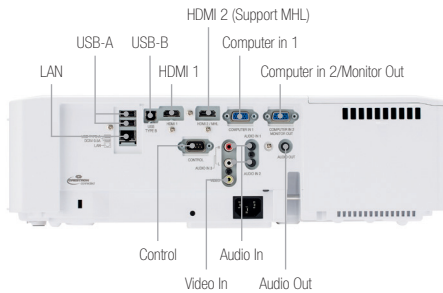

CP-EW5001WN

3LCD Lamp projector, 5000 ANSI Lumens, 16,000:1 contrast ratio, WXGA (1280 x 800) resolution

HITACHI
Inspire the Next

Technical Specifications

a: Projection distance from centre of lens to the screen.

Hitachi Throw Calculator:

<http://www.hitachidigitalmedia.com/en-gb/throw-distance-calculator>

OPTICAL

Display System	3LCD (0.59 inches) aspect ratio 16:10
Resolution	WXGA (1280 x 800)
Light Output (Brightness) ANSI Lumens	5000 (Normal)
Contrast Ratio	16,000:1
Lamp Life (Hours)	4500 (Normal), 6000 (Eco)
Lens	Built-in
Lens Zoom	Manual Zoom x 1.6
Lens Focus	Manual Focus
Lens Shift	Not Supported
Projection Lens F Number	1.65 - 2.15
Throw Distance	0.9 – 9.2m (Wide), 1.4 – 14.8m (Tele)
Distance to Width Ratio/ Throw Ratio (:1)	1.4 (Wide), 2.3 (Tele)
Diagonal Display Size	30 – 300 inches

FEATURES

Installation	Ceiling, Tabletop, Rear
Speakers	16W Mono
Digital Keystone	Horizontal: ± 30 degrees, Vertical: ± 30 degrees
Picture Modes	Standard, Cinema, Dynamic, Board (Black), Board (Green), Whiteboard, Daytime, Photo, Diacom SIM.
Picture Adjustments	ASPECT selection (Normal/4:3/16:9/16:10/14:9/Zoom), Perfect Fit (4 corners and 4 sides), Frame Lock (Data signal with vertical frequency of 49 to 51 Hz, 59 to 61 Hz), HDCR, Image blank by RS232C/Remote control, Image Optimizer, Magnify, Mirror Reverse Image, Up-side Down Image
Network Features	Wireless Capability (Option), Multi Projector, Moderator Control Mode, Projector Quick Connection (ios / Android app), Projector Monitoring and Control from a Remote Location, E-mail Alerts
Security Features	Password/Myscreen Password, Pin Lock, Key Lock
Supported Languages	34 Languages (English, French, German, Spanish, Italian, Norwegian, Dutch, Japanese, Portuguese, Simplified Chinese, Traditional Chinese, Korean, Swedish, Russian, Finnish, Polish, Turkey, Arabian, Persian, Czech, Danish, Hungarian, Romanian, Slovenian, Croatian, Greek, Lithuanian, Estonian, Latvian, Thai, Portuguese (Brazil), Indonesian, Vietnamese, Hebrew)