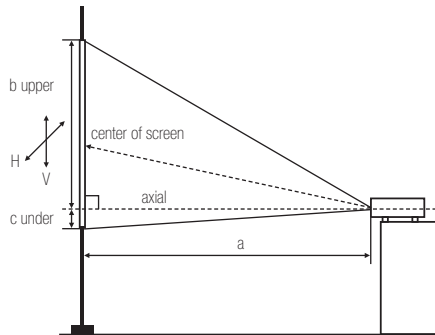

CP-EW5001WN

3LCD Lamp projector, 5000 ANSI Lumens, 16,000:1 contrast ratio, WXGA (1280 x 800) resolution

HITACHI
Inspire the Next

Technical Specifications

a: Projection distance from centre of lens to the screen.

THROW CHART 16:10 ASPECT RATIO (BUILT-IN LENS)

Screen size (diagonal)	HxV		Projection distance (a)		Screen height (cm)	
	(m)	(m)	Wide (m)	Tele (m)	b upper	c under
30" (0.8 m)	0.6	0.4	0.9	1.4	4	36
60" (1.5 m)	1.3	0.8	1.8	2.9	8	73
80" (2.0 m)	1.7	1.1	2.4	3.9	11	97
100" (2.5 m)	2.2	1.3	3.0	4.9	13	121
120" (3.0 m)	2.6	1.6	3.6	5.9	16	145
200" (5.1 m)	4.3	2.7	6.1	9.9	27	242
300" (7.6 m)	6.5	4.0	9.2	14.8	40	363

THROW CHART 16:9 ASPECT RATIO (BUILT-IN LENS)

Screen size (diagonal)	HxV		Projection distance (a)		Screen height (cm)	
	(m)	(m)	Wide (m)	Tele (m)	b upper	c under
30" (0.8 m)	0.7	0.4	0.9	1.5	2	35
60" (1.5 m)	1.3	0.7	1.9	3.0	4	71
80" (2.0 m)	1.8	1.0	2.5	4.0	6	94
100" (2.5 m)	2.2	1.2	3.1	5.0	7	118
120" (3.0 m)	2.7	1.5	3.7	6.1	8	141
200" (5.1 m)	4.4	2.5	6.3	10.1	14	235
300" (7.6 m)	6.6	3.7	9.4	15.2	21	353

Hitachi Throw Calculator:

<http://www.hitachidigitalmedia.com/en-gb/throw-distance-calculator>

OPTICAL

Display System	3LCD (0.59 inches) aspect ratio 16:10
Resolution	WXGA (1280 x 800)
Light Output (Brightness) ANSI Lumens	5000 (Normal)
Contrast Ratio	16,000:1
Lamp Life (Hours)	4500 (Normal), 6000 (Eco)
Lens	Built-in
Lens Zoom	Manual Zoom x 1.6
Lens Focus	Manual Focus
Lens Shift	Not Supported
Projection Lens F Number	1.65 - 2.15
Throw Distance	0.9 – 9.2m (Wide), 1.4 – 14.8m (Tele)
Distance to Width Ratio/ Throw Ratio (:1)	1.4 (Wide), 2.3 (Tele)
Diagonal Display Size	30 – 300 inches

FEATURES

Installation	Ceiling, Tabletop, Rear
Speakers	16W Mono
Digital Keystone	Horizontal: ± 30 degrees, Vertical: ± 30 degrees
Picture Modes	Standard, Cinema, Dynamic, Board (Black), Board (Green), Whiteboard, Daytime, Photo, Diacom SIM.
Picture Adjustments	ASPECT selection (Normal/4:3/16:9/16:10/14:9/Zoom), Perfect Fit (4 corners and 4 sides), Frame Lock (Data signal with vertical frequency of 49 to 51 Hz, 59 to 61 Hz), HDCR, Image blank by RS232C/Remote control, Image Optimizer, Magnify, Mirror Reverse Image, Up-side Down Image
Network Features	Wireless Capability (Option), Multi Projector, Moderator Control Mode, Projector Quick Connection (ios / Android app), Projector Monitoring and Control from a Remote Location, E-mail Alerts
Security Features	Password/Myscreen Password, Pin Lock, Key Lock
Supported Languages	34 Languages (English, French, German, Spanish, Italian, Norwegian, Dutch, Japanese, Portuguese, Simplified Chinese, Traditional Chinese, Korean, Swedish, Russian, Finnish, Polish, Turkey, Arabian, Persian, Czech, Danish, Hungarian, Romanian, Slovenian, Croatian, Greek, Lithuanian, Estonian, Latvian, Thai, Portuguese (Brazil), Indonesian, Vietnamese, Hebrew)

COMPATIBILITY

Computer	IBM Compatible VGA, SVGA, XGA, WXGA SXGA/WSXGA+/HD/UXGA (compressed)
Video	525i(480i), 525p(480p), 625i(576i), 625p(576p) 1125i(1080i@50/60), 750p(720p@50/60), 1125p(1080p@50/60)

CONNECTIONS