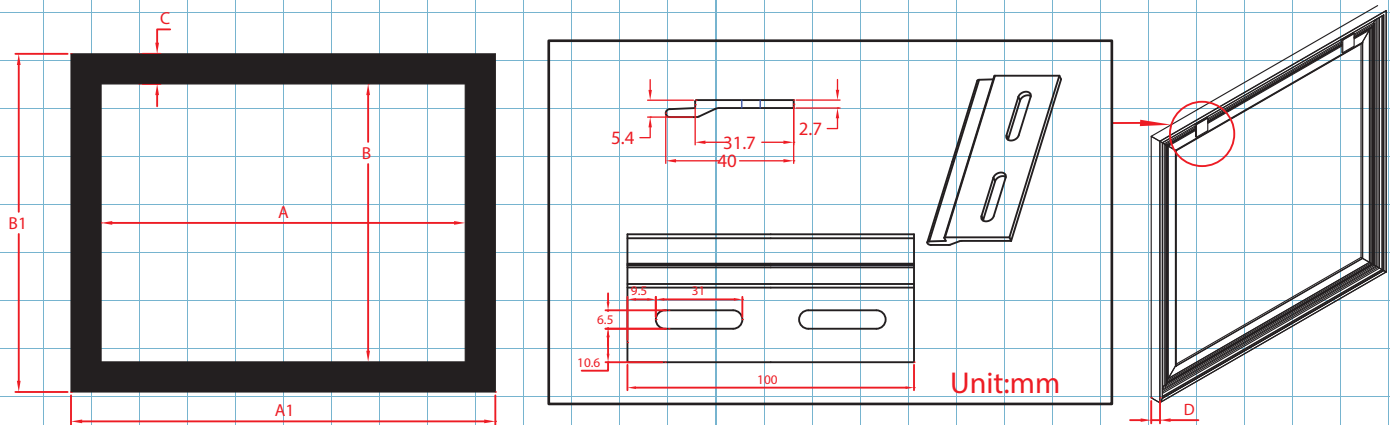

Unit: mm

The listed measurements are for general reference only. Please contact Elite Screens to verify product design and dimensions before attempting to integrate its products with any structural or furniture modification. Although a manufacturer may offer product advice, it may be taken or disregarded at the integrator's discretion. Elite Screens will not be held responsible or be otherwise liable for faulty installations.