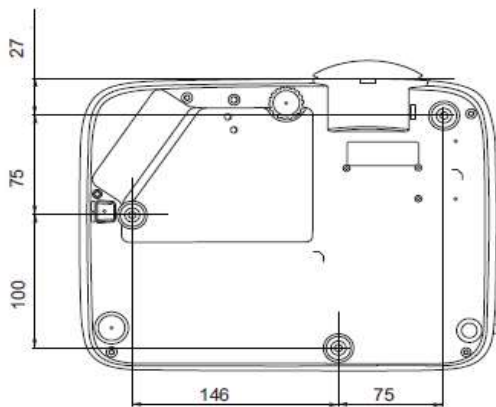

Ceiling Mount Chart

Ceiling mount screw: M4 x 8
(Max L = 25 mm; L = 20 mm)