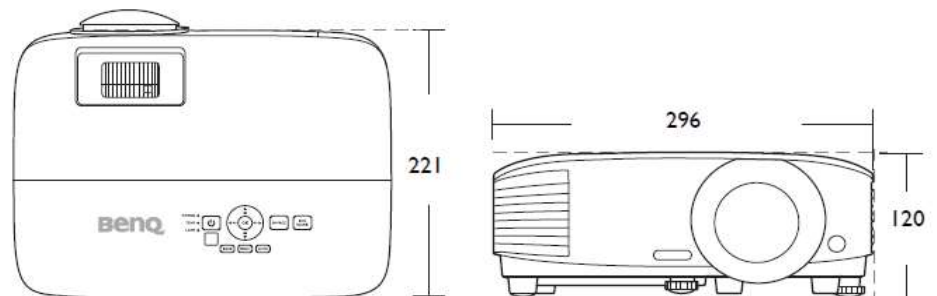

Dimensions

296 mm (W) x 120 mm (H) x 221 mm (D)