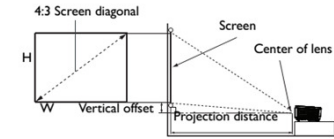

Screen size	Screen size			Distance from screen (mm)			Vertical offset (mm)
	Diagonal	W	H	Min length (max. zoom)	Average	Max length (min. zoom)	
40	1016	813	610	1138	1544	1951	91
60	1524	1219	914	1707	2316	2926	137
80	2032	1626	1219	2276	3089	3901	183
100	2540	2032	1524	2845	3861	4877	229
120	3048	2438	1829	3414	4633	5852	274
150	3810	3048	2286	4267	5791	7315	343
200	5080	4064	3048	5690	7722	9754	457
250	6350	5080	3810	7112	9652	12192	572
300	7620	6096	4572	8534	11582	14630	686