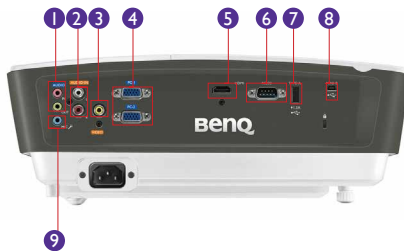

DIGITAL PROJECTOR | TH670

Features

- Full 1080p (1920x1080) resolution
- 3,000 ANSI lumens
- 10,000:1 high contrast ratio
- HDMI
- 10W speaker
- <0.5W standby mode

Input and Output Terminals

- | | |
|---------------------------------|---------------------|
| 1 Audio in/out (Mini Jack) | 6 RS232 (DB-9pin) |
| 2 Audio L/R in (RCA) | 7 USB (Type A) |
| 3 Composite Video in (RCA) | 8 USB (Type Mini B) |
| 4 Computer in 1/2 (D-sub 15pin) | 9 Microphone |
| 5 HDMI | |