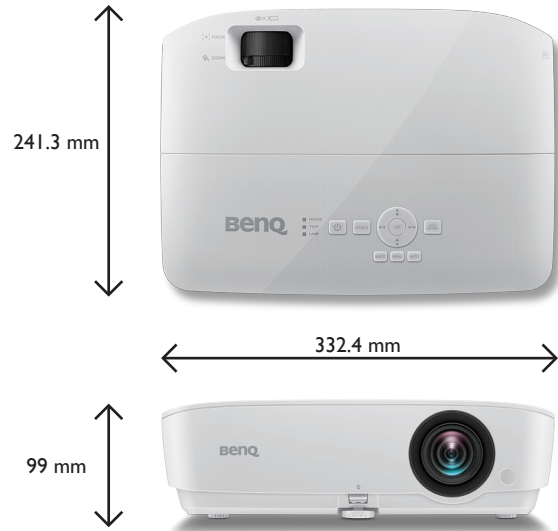

Dimensions