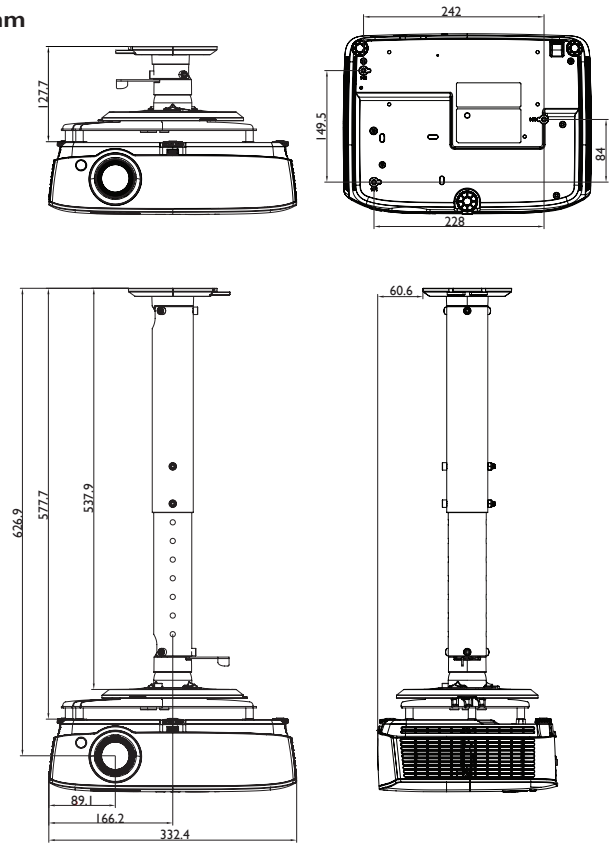

Input and Output Terminals

- | | |
|-------------------------|-------------------------|
| ① USB Mini B input jack | ⑧ Monitor output |
| ② RS-232 control port | ⑨ AC power cord inlet |
| ③ PC 1 | ⑩ PC 2 |
| ④ S-Video | ⑪ Video input jack |
| ⑤ HDMI 1 | ⑫ Audio output jack |
| ⑥ HDMI 2 | ⑬ Rear IR remote sensor |
| ⑦ Audio input jack | ⑭ Rear adjuster foot |

Dimensions

Distance Chart

Screen size			Distance from screen (mm)				Vertical offset (mm)
Diagonal	W	H	Min length (max. zoom)	Average	Max length (min. zoom)		
Inch	mm	(mm)	(mm)				
35	889	775	436	992	1100	1209	30
40	1016	886	498	1133	1257	1381	34
50	1270	1107	623	1417	1572	1727	43
60	1524	1328	747	1700	1886	2072	51
80	2032	1771	996	2267	2515	2763	68
100	2540	2214	1245	2834	3144	3454	86
120	3048	2657	1494	3400	3772	4144	103
150	3810	3321	1868	4250	4715	5180	128
200	5080	4428	2491	5667	6287	6907	171
220	5588	4870	2740	6234	6916	7598	188
250	6350	5535	3113	7084	7859	8634	214
300	7620	6641	3736	8501	9431	10361	257

Ceiling Mount Chart

Ceiling mount screw: M4
(Max L = 25 mm; Min L=20 mm)
Unit: mm

BenQ Europe B.V.

Meerenakkerweg 1-17
5652 AR Eindhoven
The Netherlands
Tel: +31 88 8889200
Fax: +31 88 8889299

BenQ.eu

© 2017 BenQ Corp. Specification may vary by region, please visit your local stores for details. Actual product's features and specifications are subject to change without notice. This material may include corporate names and trademarks of third parties which are the properties of the third parties respectively.