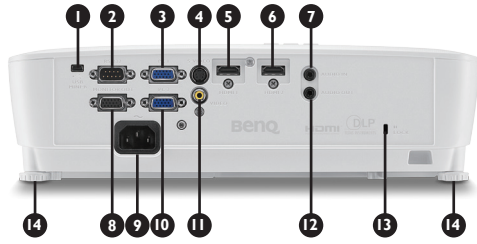

Input and Output Terminals

① USB Mini B input jack	⑧ Monitor output
② RS-232 control port	⑨ AC power cord inlet
③ PC 1	⑩ PC 2
④ S-Video	⑪ Video input jack
⑤ HDMI 1	⑫ Audio output jack
⑥ HDMI 2	⑬ Rear IR remote sensor
⑦ Audio input jack	⑭ Rear adjuster foot