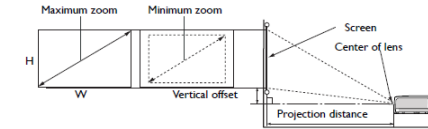

Model Name **MH684 Digital Projector**

Distance Chart

Unique selling point

- 3500ANSI Lumen High Brightness
- 13000:1 High Contrast Ratio
- Blu-ray Full HD 3D support
- MHL Mirror the Screen of Smart Device
- Wireless Presentation via Your Smart Device by QCast^(optional)

Trade Mark

Projection System	DLP
Native Resolution	1080p (1920x 1080)
Brightness	3500 AL
Contrast Ratio	13000:1
Display Color	1.07 Billion Colors
Lens	F=2.59~2.91, f=16.87~21.87mm
Aspect Ratio	Native 16:9 (5 aspect ratio selectable)
Throw Ratio	1.15-1.5(Wide 78.5" ±3% @ 2m)
Image Size (Diagonal)	60"~180"
Zoom Ratio	1.3:1
Lamp Type	240W
Lamp(Normal/Economic/SmartEco Mode)*	3000/4500/6500 hours
Keystone Adjustment	2D, Horizontal +/- 30 degrees, Vertical +/- 30 degrees
Projection Offset	120%±5%
Resolution Support	VGA(640 x 480) to WUXGA(1920 x 1200)*RB-Reduced blanking
Horizontal Frequency	15~102KHz
Vertical Scan Rate	24~120Hz
Compatibility	HDTV Compatibility 480i, 480p, 576i, 576p, 720p, 1080i, 1080p Video Compatibility NTSC, PAL, SECAM 3D Compatibility Frame Sequential: Up to 60Hz 720p (Please refer to User Manual for detailed support timing.) Frame Packing: Up to 24 Hz 1080p Side by Side: Up to 24Hz 1080p Top Bottom: Up to 60Hz 1080p

Interface	Computer in (D-sub 15pin) x1 Monitor out (D-sub 15pin) x1 Composite Video in (RCA) x1 S-Video in (Mini DIN 4pin) x1 HDMI x2 (HDMI with MHL2.0 x1, HDMI x 1) MHL x1 (HDMI with MHL2.0) Audio in (RCA) x1 Audio in (Mini Jack) x1 Audio out (Mini Jack) x1 Speaker 10W x 1 USB (Type mini B) x1 (Download) USB (Type A) x1 (Charger) RS232 (DB-9pin) x1 IR Receiver x2 (Front+Rear)

Dimensions	Dimensions(W x H x D) 314.2x116x216.3mm (include feet) 314.2x102x216.3mm (exclude) Weight 3.3 kg(7.28 lbs)