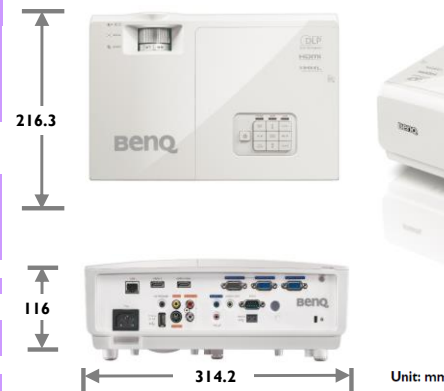

Dimension

*** E sku is hard bundle with Qcast