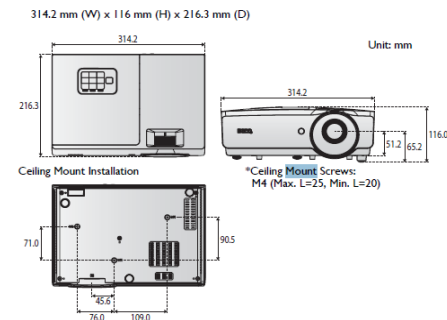

Wall mount/Ceiling mount Chart