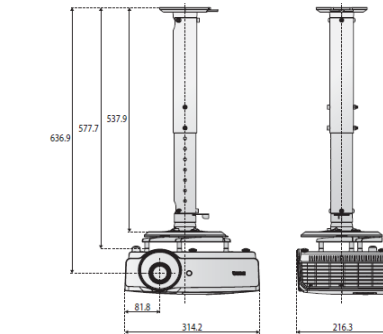

Wall mount/Ceiling mount Chart