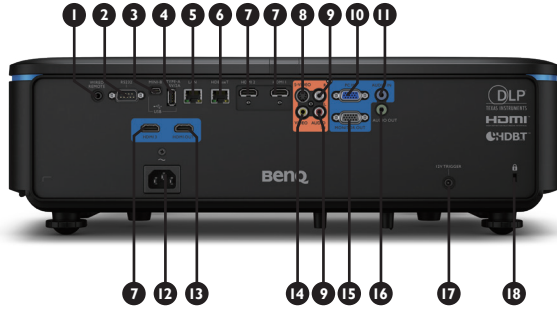

Input and Output Terminals

① Wired Remote Input	⑩ PC Input
② RS232 Input (D-sub 9pin, male)	⑪ Audio Input (mini jack)
③ USB Type B (Service)	⑫ AC Power Jack
④ USB Type A (5V / 2A power)	⑬ HDMI Output
⑤ LAN Port (RJ45 for Network control)	⑭ Composite Video (RCA)
⑥ HDBaseT	⑮ Monitor Output (D-sub 15pin, Female)
⑦ HDMI Input	⑯ Audio Output (mini jack)
⑧ S-Video Input	⑰ Audio out (mini jack)
⑨ RCA Audio Input L / R	⑱ IR Receiver