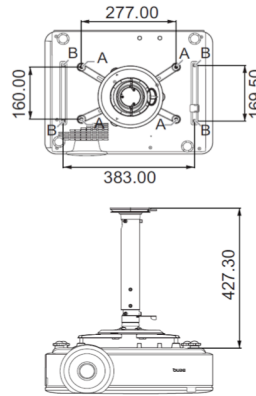

Dimensions

Distance Chart

Screen size				Distance from screen (mm)			Offset (mm)
Diagonal		W (mm)	H (mm)	Min length (max zoom)	Average	Max length (min zoom)	
Inch	mm						
40	1016	862	538	698	732	767	0
50	1270	1077	673	872	915	958	0
60	1524	1292	808	1047	1098	1150	0
80	2032	1723	1077	1396	1465	1534	0
90	2286	1939	1212	1570	1648	1725	0
100	2540	2154	1346	1745	1831	1917	0
110	2794	2369	1481	1919	2014	2109	0
120	3048	2585	1615	2094	2197	2300	0
130	3302	2800	1750	2268	2380	2492	0
140	3556	3015	1885	2443	2563	2684	0
150	3810	3231	2019	2617	2746	2875	0
160	4064	3446	2154	2791	2929	3067	0
170	4318	3662	2289	2966	3112	3259	0
180	4572	3877	2423	3140	3295	3451	0
190	4826	4092	2558	3315	3479	3642	0
200	5080	4308	2692	3489	3662	3834	0
250	6350	5385	3365	4362	4577	4792	0
300	7620	6462	4039	5234	5492	5751	0
350	8890	7539	4712	6106	6408	6709	0
400	10160	8616	5385	6979	7323	7668	0
500	12700	10770	6731	8723	9154	9585	0

*To optimize your projection quality, we suggest to do the projection within non-gray area.

Ceiling Mount Chart

A: BenQ ceiling mount CMG3 (5JJAM10.001)
Ceiling mount screw: M4
(Max. L = 25 mm; Min. L = 20 mm)

B: Third party mounting holes
Screw: M6 (Max. L = 8 mm)

Unit: mm

BenQ Europe B.V.

Meerenakkerweg 1-17
5652 AR Eindhoven
The Netherlands
Tel: +31 88 8889200

BenQ.eu

© 2018 BenQ Corp. Specifications may vary by region, please visit your local stores for details. Actual product's features and specifications are subject to change without notice. This material may include corporate names and trademarks of third parties which are the properties of the third parties respectively.