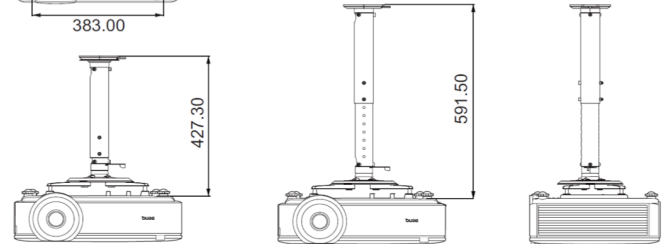

Dimensions

Distance Chart

Screen size				Distance from screen (mm)			Offset (mm)
Diagonal		W (mm)	H (mm)	Min length (max zoom)	Average	Max length (min zoom)	
Inch	mm						
40	1016	862	538	698	732	767	0
50	1270	1077	673	872	915	958	0
60	1524	1292	808	1047	1098	1150	0
80	2032	1723	1077	1396	1465	1534	0
90	2286	1939	1212	1570	1648	1725	0
100	2540	2154	1346	1745	1831	1917	0
110	2794	2369	1481	1919	2014	2109	0
120	3048	2585	1615	2094	2197	2300	0
130	3302	2800	1750	2268	2380	2492	0
140	3556	3015	1885	2443	2563	2684	0
150	3810	3231	2019	2617	2746	2875	0
160	4064	3446	2154	2791	2929	3067	0
170	4318	3662	2289	2966	3112	3259	0
180	4572	3877	2423	3140	3295	3451	0
190	4826	4092	2558	3315	3479	3642	0
200	5080	4308	2692	3489	3662	3834	0
250	6350	5385	3365	4362	4577	4792	0
300	7620	6462	4039	5234	5492	5751	0
350	8890	7539	4712	6106	6408	6709	0
400	10160	8616	5385	6979	7323	7668	0
500	12700	10770	6731	8723	9154	9585	0

*To optimize your projection quality, we suggest to do the projection within non-gray area.

Ceiling Mount Chart

A: BenQ ceiling mount CMG3 (5JJAM10.001)
Ceiling mount screw: M4
(Max. L = 25 mm; Min. L = 20 mm)

B: Third party mounting holes
Screw: M6 (Max. L = 8 mm)

Unit: mm

BenQ Europe B.V.

Meerenakkerweg 1-17
5652 AR Eindhoven
The Netherlands
Tel: +31 88 8889200

BenQ.eu

© 2018 BenQ Corp. Specifications may vary by region, please visit your local stores for details. Actual product's features and specifications are subject to change without notice. This material may include corporate names and trademarks of third parties which are the properties of the third parties respectively.