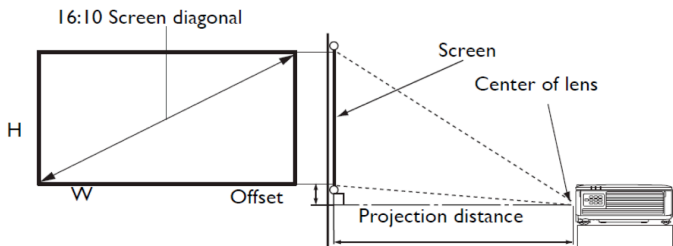

A: BenQ ceiling mount CMG3 (5JJAM10.001)
Ceiling mount screw: M4
(Max. L = 25 mm; Min. L = 20 mm)

B: Third party mounting holes
Screw: M6 (Max. L = 8 mm)

Unit: mm