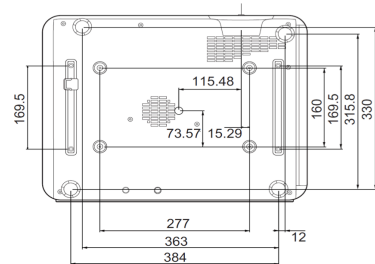

Dimensions

Distance Chart

Screen size				Distance from screen (mm)			Offset (mm)
Diagonal		W (mm)	H (mm)	Min length (max zoom)	Average	Max length (min zoom)	
Inch	mm						
40	1016	862	538	698	732	767	0
50	1270	1077	673	872	915	958	0
60	1524	1292	808	1047	1098	1150	0
80	2032	1723	1077	1396	1465	1534	0
90	2286	1939	1212	1570	1648	1725	0
100	2540	2154	1346	1745	1831	1917	0
110	2794	2369	1481	1919	2014	2109	0
120	3048	2585	1615	2094	2197	2300	0
130	3302	2800	1750	2268	2380	2492	0
140	3556	3015	1885	2443	2563	2684	0
150	3810	3231	2019	2617	2746	2875	0
160	4064	3446	2154	2791	2929	3067	0
170	4318	3662	2289	2966	3112	3259	0
180	4572	3877	2423	3140	3295	3451	0
190	4826	4092	2558	3315	3479	3642	0
200	5080	4308	2692	3489	3662	3834	0
250	6350	5385	3365	4362	4577	4792	0
300	7620	6462	4039	5234	5492	5751	0
350	8890	7539	4712	6106	6408	6709	0
400	10160	8616	5385	6979	7323	7668	0
500	12700	10770	6731	8723	9154	9585	0

*To optimize your projection quality, we suggest to do the projection within non-gray area.

Ceiling Mount Chart

A: BenQ ceiling mount CMG3 (5JJAM10.001)
Ceiling mount screw: M4
(Max. L = 25 mm; Min. L = 20 mm)

B: Third party mounting holes
Screw: M6 (Max. L = 8 mm)

Unit: mm

BenQ Europe B.V.

Meerenakkerweg 1-17
5652 AR Eindhoven
The Netherlands
Tel: +31 88 8889200

BenQ.eu

© 2018 BenQ Corp. Specifications may vary by region, please visit your local stores for details. Actual product's features and specifications are subject to change without notice. This material may include corporate names and trademarks of third parties which are the properties of the third parties respectively.