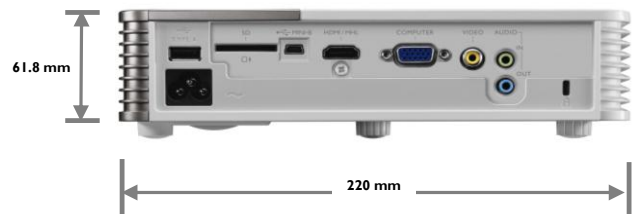

GP30 Ultra Lite LED Projector

Distance Chart

Screen Size				Projection Distance in mm	Vertical offset in mm
Diagonal		W	H		
Inches	mm	(mm)	(mm)		
30	762	646	404	750	0
40	1016	862	538	1000	0
50	1270	1077	673	1250	0
60	1524	1292	808	1500	0
80	2032	1723	1077	2000	0
100	2540	2154	1346	2500	0
120	3048	2585	1615	3000	0
150	3810	3231	2019	3750	0
200	5080	4308	2692	5000	0
220	5588	4739	2962	5500	0
250	6350	5385	3365	6250	0
300	7620	6462	4039	7500	0

Dimension

Unit: mm