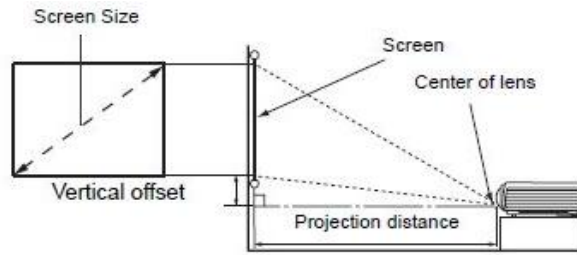

*Lamp life results will vary depending on environmental conditions and usage. Actual product's features and specifications are subject to change without notice.

GP20 Ultra Lite LED Projector

Distance Chart

Screen Size				Projection Distance in mm	Vertical offset in mm
Diagonal		W (mm)	H (mm)		
Inches	mm				
30	762	646	404	750	0
40	1016	862	538	1000	0
50	1270	1077	673	1250	0
60	1524	1292	808	1500	0
80	2032	1723	1077	2000	0
100	2540	2154	1346	2500	0
120	3048	2585	1615	3000	0
150	3810	3231	2019	3750	0
200	5080	4308	2692	5000	0
220	5588	4739	2962	5500	0
250	6350	5385	3365	6250	0
300	7620	6462	4039	7500	0

Dimension