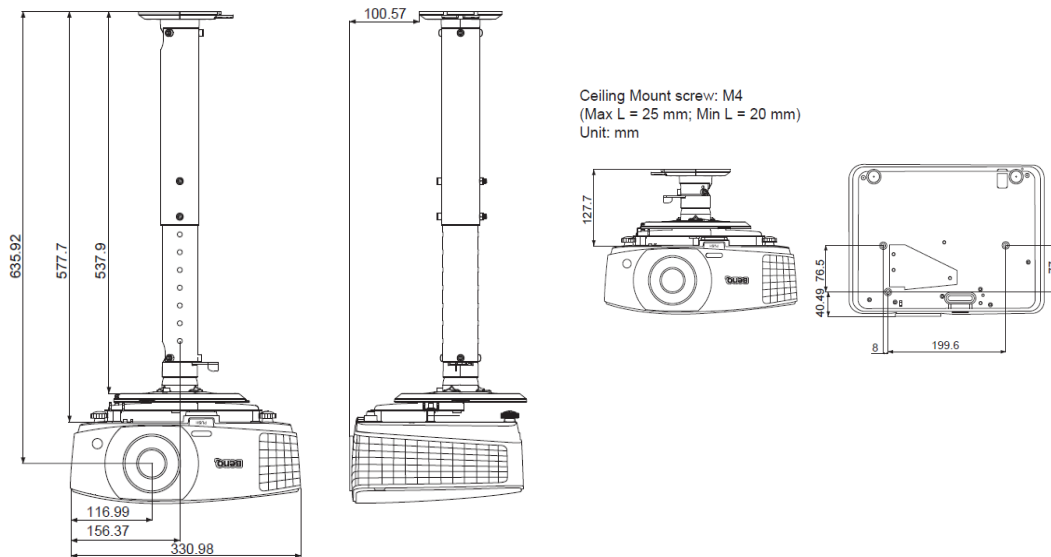

General

Power Consumption	350W(Normal), 261W(Eco), Standby <0.5W
Standby Power Consumption	Automatic power off after 20 minutes without a display source
Power Supply	AC100 to 240V, 3.5A, 50 to 60 Hz
Product Dimensions	331 x 129.4 x 246.2mm (include feet) 331 x 114.4 x 246.2mm (exclude feet)
Product Weight	7.28 lbs (3.3 Kg)
Noise Level	31/28 dBA (Normal/Economic mode)
Environmental Notice	Lamp in this product contains mercury. To dispose of the product or used lamps, consult your local environment authorities for regulations or see www.lamprecycle.org .
On Screen Display Language	Arabic/Bulgarian/ Croatian/ Czech/ Danish/ Dutch/ English/ Finnish/ French/ German/ Greek/ Hindi/ Hungarian/ Italian/ Indonesian/ Japanese/ Korean/ Norwegian/ Polish/ Portuguese/ Romanian/ Russian/ Simplified Chinese/Spanish/ Swedish/ Turkish/ Thai/ Traditional Chinese (28 Languages)

MU706 Projector

Distant chart

Screen size				Distance from screen (mm)			Vertical offset (mm)
Diagonal	H	W	Min length (max. zoom)	Average	Max length (min. zoom)		
Inch	mm	(mm)	(mm)	(mm)	(mm)	(mm)	
40	1016	538	862	991	1142	1292	0
50	1270	673	1077	1239	1427	1615	0
60	1524	808	1292	1486	1712	1939	0
70	1778	942	1508	1734	1998	2262	0
80	2032	1077	1723	1982	2283	2585	0
90	2286	1212	1939	2229	2569	2908	0
100	2540	1346	2154	2477	2854	3231	0
110	2794	1481	2369	2725	3139	3554	0
120	3048	1615	2585	2972	3425	3877	0
130	3302	1750	2800	3220	3710	4200	0
140	3556	1885	3015	3468	3996	4523	0
150	3810	2019	3231	3716	4281	4846	0
160	4064	2154	3446	3963	4566	5169	0
170	4318	2289	3662	4211	4852	5492	0
180	4572	2423	3877	4459	5137	5816	0
190	4826	2558	4092	4706	5422	6139	0
200	5080	2692	4308	4954	5708	6462	0
250	6350	3365	5385	6193	7135	8077	0
300	7620	4039	6462	7431	8562	9693	0

Ceiling mount Chart

Dimension