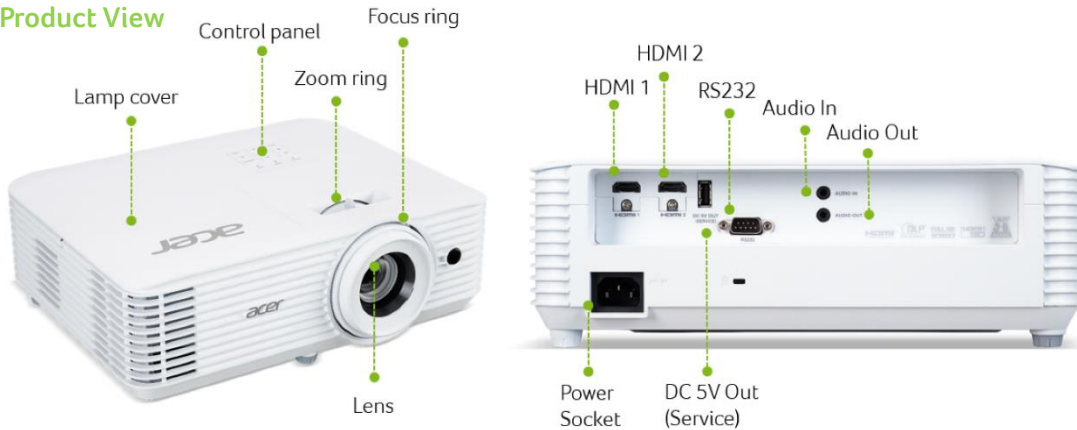

Product Specifications

Model name	H6541BDK
Projection system	DLP®
Resolution	1080p (1,920 x 1,080) Maximum WUXGA (1,920 x 1,200)
Brightness	4,000 ANSI Lumens (Standard), 3,200 ANSI Lumens (ECO),(Compliant with ISO 21118 standard)
Aspect ratio	16:9 (Native), 4:3 (Supported)
Contrast ratio	10,000:1 Dynamic Black
Throw ratio	1.5 ~ 1.66 (60"@2m)
Zoom ratio	1.1X
Projection lens	F= 1.98~2.03, f =15.84~17.42mm, Manual Zoom & Focus
Lamp life	5,000 Hours (Standard), 10,000 Hours (ECO), 12,000 Hours (ExtremeEco)
Noise level	24 dBA (ECO)
Input interface	HDMI1.4a (Video, Audio, HDCP) x 2 PC Audio (Stereo mini jack) x 1
Output interface	DC Out (5V/1A, USB Type A) x 1 PC Audio (Stereo mini jack) x 1
Control interface	RS232 (D-sub) x 1
Audio	3W x1 speaker
Dimensions	313 x 240 x 113.7mm (12.3" x 9.4" x 4.5")
Weight	2.9kg(6.4lb)

Enhanced Usability

- Wireless projection (optional)
- Dual HDMI™ connectivity
- 3W built-in speaker
- 24/7 operation

Installation flexibility

- +/-40° (Vertical, Manual & Auto) Keystone
- Auto ceiling-mounted correction
- AC power on
- I/O power on

Eco-friendly Functionality

- Acer EcoProjection reduces power consumption up to 70%
- Up to 12,000 hours lamp life (ExtremeEco mode)

Product View

Optional Accessory

Ceiling Mount
CM-01S

Ceiling Mount
CM-02S