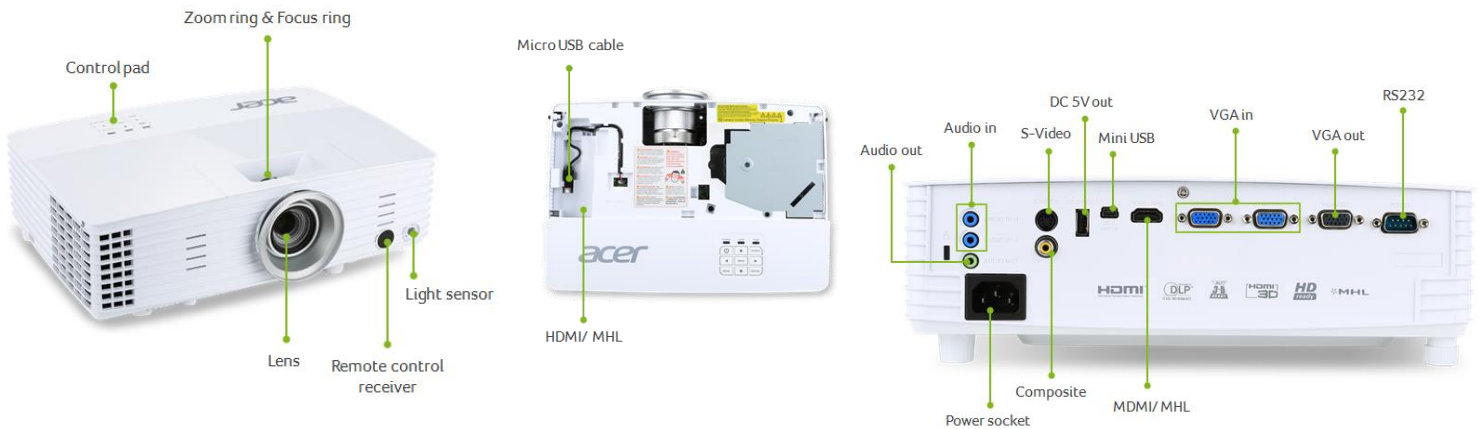

Feature Highlights

Expressive display

- 720P HD resolution
- 3,200 ANSI lumens
- Dynamic Black 20,000:1
- Acer LumiSense+
- Acer ColorBoost3D
- Acer ColorSafe II
- HDMI 3D with 144Hz 24p

Enhanced usability

- Wireless projection¹
- WirelessHD²
- 10W built-in speaker
- Instant resume
- Instant pack
- Acer SmartFormat

Installation flexibility

- Keystone correction up to 40 degrees
- Auto keystone correction
- Auto ceiling-mount
- Top-loading lamp

Eco-friendly functionality

- Acer EcoProjection
- Lamp life up to 10,000 hours in ExtremeEco mode

1 By optional WirelessCAST

2 By optional WirelessHD-Kit, WiHD is capable for 1080P Full HD data transmission, but H5381BD native resolution is 720P.

Optional Accessory