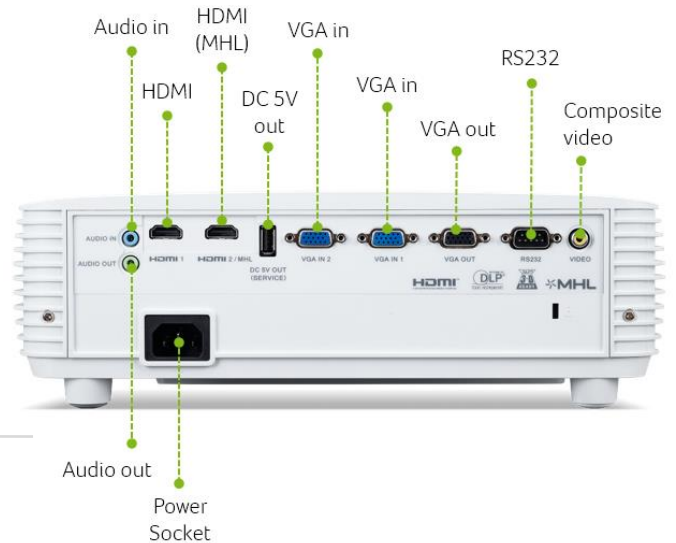

Enhanced usability

- 1080p 120Hz
- Low input lag 8.3ms
- Wireless Projection²
- 10W built-in speaker
- Acer Display Widget

Installation flexibility

- Digital Lens Shift (vertical)
- Image Shift
- 1.2X zoom
- Auto Keystone Correction +/- 40°
- Auto ceiling-mounted correction
- AC power on
- 24/7 operation

Eco-friendly functionality

- Lamp life up to 20,000 hours (EcoPro)

1 - The brightness is measured under WUXGA resolution.

2 - Wireless dongle (optional accessory) is required for wireless projection.

Product View

Optional Accessory

WirelessCAST
MWA3

WirelessMirror
HWA1

3D Glasses
E4W

Ceiling Mount
CM-01S

Ceiling Mount
CM-02S

Image Shift

Project with precision by utilizing the innovative Image Shift. Combining the digital zoom* & Image Shift, you will be able to shift the image precisely in screen without redecorating existed mounting location. It also helps you avoid the keystone distortion.