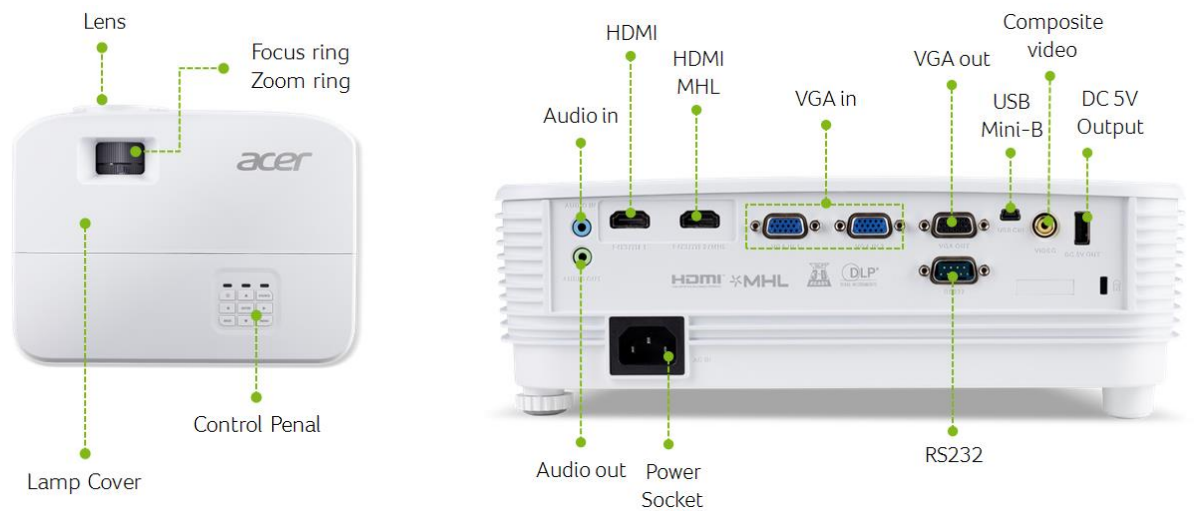

Feature Highlights

Expressive display

- XGA (1,024 x 768)
- 4,000 ANSI lumens
- Dynamic Black 20,000:1
- Acer BlueLight Shield
- Acer LumiSense
- Acer ColorBoost3D
- Acer ColorSafe II
- HDMI 3D

Enhanced usability

- 10W built-in speaker
- Wireless Projection¹
- AC power on

Installation Flexibility

- Auto Keystone correction
- Auto ceiling-mounted correction
- Top-loading lamp

Eco-friendly functionality

- Acer EcoProjection
- Lamp life up to 15,000 hours in ExtremeEco mode

1 - Optional Acer WirelessCAST or Acer WirelessHD-Kit is required.

P1255

- Part Number: MR.JS111.001
- EAN Code: 4710180760507

Optional Accessory

- P/N: MC.JKY11.007   MC.JKY11.009   MC.JQC11.008   MC.JLC11.002   MC.JLC11.003   MC.JFZ11.00B
- EAN: 4713147653638   4713147715251   4713883764520   4713147892877   4713147892884   4713147532261

Acer BlueLight Shield

Acer BlueLight shield allows users to lower levels of blue light to lessen the negative effects of blue light exposure. There are three levels of filter in projector suitable for different scenario. Each level also contains dynamic mechanism that will optimize the blue light level based on content. BlueLight shield can reduce up to 30% blue light and protect your eyes.

Acer LumiSense

LumiSense incorporates a clever content-aware process. It analyzes projected content frame by frame and dynamically adjusts image visibility to optimum levels. Thanks to LumiSense intelligent judgment and dynamic adjustment, all dark scenes are clearly displayed with no loss of detail.

About Acer

Founded in 1976, today Acer is one of the world's top ICT companies and has a presence in over 160 countries. As Acer looks into the future, it is focused on enabling a world where hardware, software and services will infuse with one another to open up new possibilities for consumers and businesses alike. From service-oriented technologies to the Internet of Things to gaming and virtual reality, Acer's 7,000+ employees are dedicated to the research, design, marketing, sale, and support of products and solutions that break barriers between people and technology. More information is at www.acer.com.