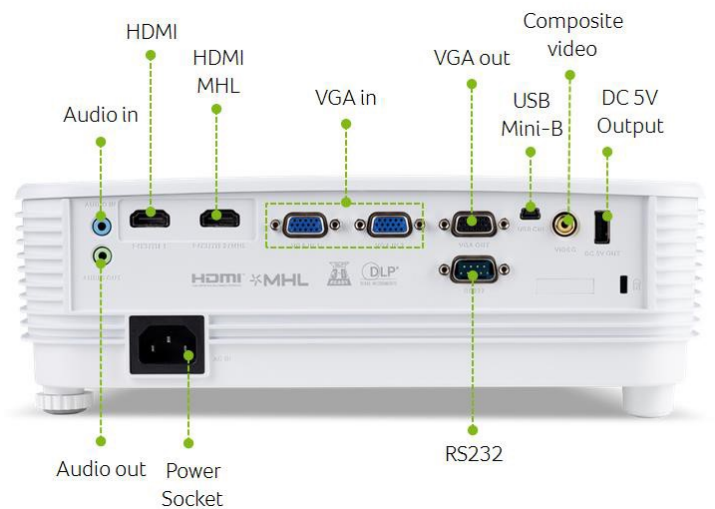

Feature Highlights

Expressive display

- SVGA (800 x 600)
- 4,000 ANSI lumens
- Dynamic Black 20,000:1
- Acer BlueLightShield
- Acer LumiSense
- Acer ColorBoost3D
- Acer ColorSafe II
- HDMI 3D

Enhanced usability

- 3W built-in speaker
- Wireless Projection¹
- AC power on

Installation Flexibility

- Auto Keystone correction
- Auto ceiling-mounted correction
- Top-loading lamp

Eco-Friendly functionality

- Acer EcoProjection
- Lamp life up to 15,000 hours in ExtremeEco mode

1 - Optional Acer WirelessCAST or Acer WirelessHD-Kit is required.

P1155

- Part Number: MR.ISH11.001
- EAN Code: 4710180759389

Optional Accessory

- P/N: MCJKY11.007   MCJKY11.009   MCJQC11.008   MCJLC11.002   MCJLC11.003   MCJFZ11.008
- EAN: 4713147653638   4713147715251   4713883764520   4713147892877   4713147892884   4713147532261

Acer BlueLight Shield

BlueLightShield™

Acer BlueLight shield allows users to lower levels of blue light to lessen the negative effects of blue light exposure. There are three levels of filter in projector suitable for different scenario. Each level also contains dynamic mechanism that will optimize the blue light level based on content. BlueLight shield can reduce up to 30% blue light and protect your eyes.

Acer LumiSense

LumiSense incorporates a clever content-aware process. It analyzes projected content frame by frame and dynamically adjusts image visibility to optimum levels. Thanks to LumiSense intelligent judgment and dynamic adjustment, all dark scenes are clearly displayed with no loss of detail.

About Acer

Founded in 1976, today Acer is one of the world's top ICT companies and has a presence in over 160 countries. As Acer looks into the future, it is focused on enabling a world where hardware, software and services will infuse with one another to open up new possibilities for consumers and businesses alike. From service-oriented technologies to the Internet of Things to gaming and virtual reality, Acer's 7,000+ employees are dedicated to the research, design, marketing, sale, and support of products and solutions that break barriers between people and technology. More information is at www.acer.com.