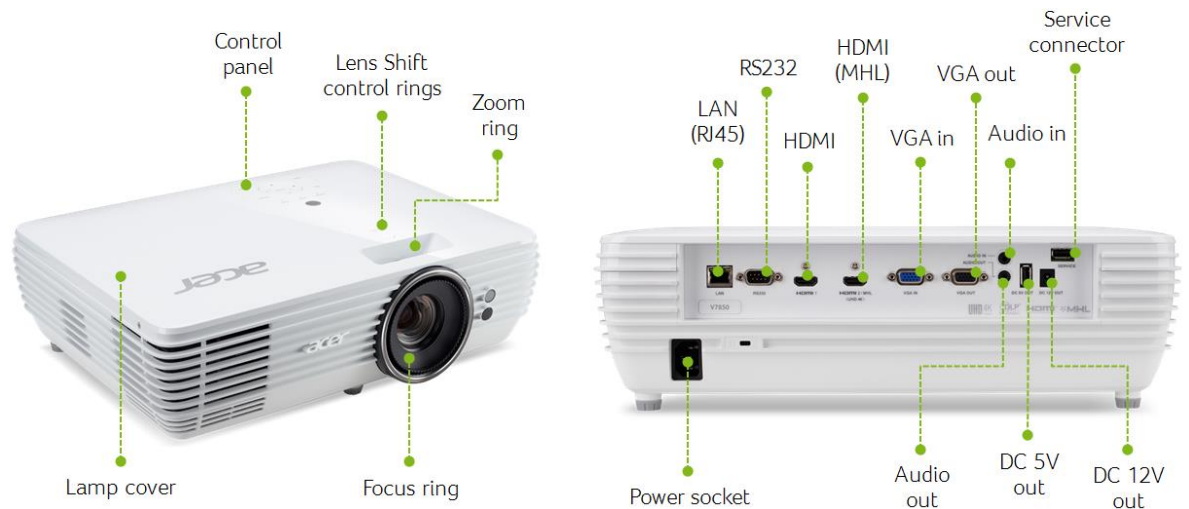

Feature Highlights

Expressive display

- 4K UHD (3,840 x 2,160)
- 8.3 megapixel on screen
- 2,900 ANSI lumens
- Dynamic Black 900,000:1
- HDR compatible
- Rec. 2020 compatible
- Acer AcuMotion (Frame interpolation)
- ISFccc certificate
- Super resolution video engine

Enhanced usability

- Wireless Projection²
- 5W x 2 speakers
- Silent mode¹
- Dual HDMI
- AC power on

Installation flexibility

- Vertical lens shift
- 1.6X zoom

Eco-friendly functionality

- Acer EcoProjection
- Lamp life up to 15,000 hours (ExtremeEco mode)

1 - XPR is a proprietary, pixel-shifting technology by Texas Instruments. XPR is disabled when operating in silent mode.

2 - Optional Acer WirelessCAST or Acer WirelessHD-Kit is required. Wireless Projection supports resolution up to 1080P.

Optional accessory	
WirelessCAST MWA3	
WirelessHD-Kit MWiHD1	
Ceiling Mount CM-01S	
Ceiling Mount CM-02S	

4K UHD

The Consumer Electronics Association (CEA) definition of 4K Ultra HD (UHD, 3,840 x 2,160) states the display resolution must have at least 8 million active pixels. Acer 4K Ultra HD resolution with TI XPR technology serves more than 8.3 million on-screen pixels — four times more of a Full HD. All details come alive.

Acer AcuMotion

AcuMotion is a frame interpolation system that removes unwanted motion blur. The system calculates and generates intermediate frames, inserting them into existing ones. By doing so, the movie can be ultra-smooth even in fast moving scenes.

HDR compatible

HDR (High dynamic range) is a technique to reproduce a greater dynamic range of luminosity. It preserves details in the darkest & brightest areas, and presents a similar range of luminance that the color is close to how we see in real life. The expanded contrast & wider range of brightness produces true-to-life color. Image comes to life with HDR compatible.

Rec. 2020 compatible

Rec. 2020, also known as BT. 2020, is the recommendation for UHDTV defined by International Telecommunications Union (ITU). With Rec. 2020 compatible, projector is able to read and translate rec. 2020 language into rec. 709 for superior color reproduction.

About Acer

Founded in 1976, today Acer is one of the world's top ICT companies and has a presence in over 160 countries. As Acer looks into the future, it is focused on enabling a world where hardware, software and services will infuse with one another to open up new possibilities for consumers and businesses alike. From service-oriented technologies to the Internet of Things to gaming and virtual reality, Acer's 7,000+ employees are dedicated to the research, design, marketing, sale, and support of products and solutions that break barriers between people and technology.

More information please visit - www.acer.com.