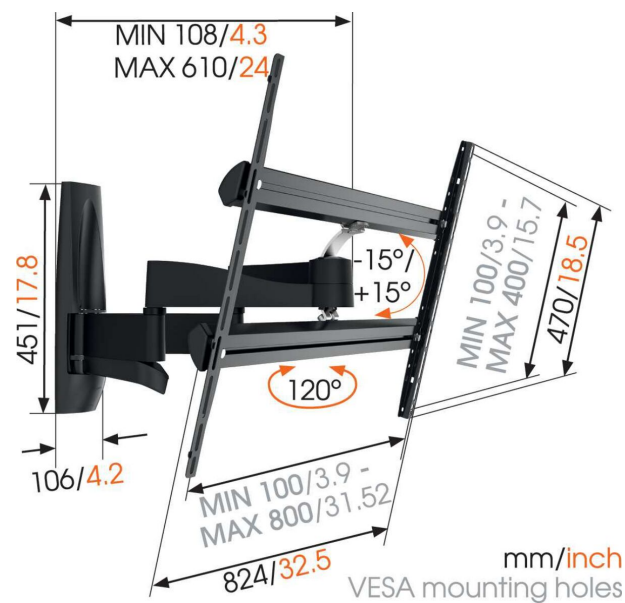

## WALL 3450 Full-Motion TV Wall Mount

### Key Benefits

- Also suitable for a tv in a cabinet or niche
- Hide all unsightly cables
- Ultra strong - built for heavy TVs
- Use the app and mark the first drilling hole easily!
- Easy installation: drilling template included

### Full motion TV wall mount with double support arms for TVs up to max. 55 kg

The WALL 3450 is designed especially for extra-large and heavy TVs. A solid mount for TVs from 55" to 100" (140-254 cm). The maximum turning angle is 120° and the max. tilting angle is 15°. For TVs up to 55 kg.

# **Specifications**

<i>Article number (SKU)</i>	8354140
<i>Colour</i>	Black
<i>EAN single box</i>	8712285335600
<i>Product size</i>	XL
<i>TÜV certified</i>	Yes
<i>Tilt</i>	Tilt up to 15°
<i>Turn</i>	Forward and turning motion (up to 120°)
<i>Guarantee</i>	Lifetime
<i>Min. screen size (inch)</i>	55
<i>Max. screen size (inch)</i>	100
<i>Max. weight load (kg)</i>	55
<i>Min. hole pattern</i>	100mm x 100mm
<i>Max. hole pattern</i>	800mm x 400mm
<i>Max. bolt size</i>	M8
<i>Max. height of interface (mm)</i>	470
<i>Max. width of interface (mm)</i>	824
<i>Cable management</i>	Cable clip Cable management integrated in arm
<i>Max. distance to the wall (mm)</i>	610
<i>Max. horizontal hole pattern (mm)</i>	800
<i>Max. vertical hole pattern (mm)</i>	400
<i>Min. distance to the wall (mm)</i>	108
<i>Number of pivot points</i>	4
<i>Universal or fixed hole pattern</i>	Universal