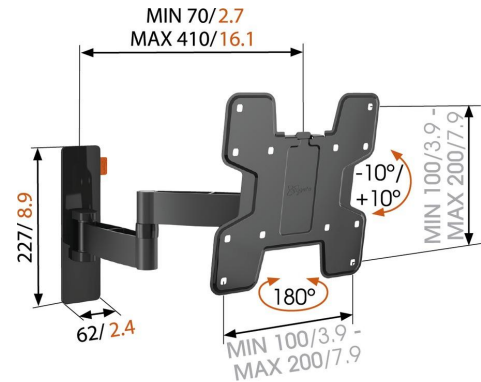

W53060 Full-Motion TV Wall Mount

For TVs up to 37 inch (94 cm)

W53060 is a durable TV wall mount, suitable for 19 to 37 inch (48 to 94 cm) TVs weighing up to 15 kg (33 lbs).

Watching TV from your favourite places

Do you find yourself wanting to watch TV from several places in your room? The W53050 full-motion mount from Vogel's helps you do that. Enjoy your favourite series from the couch at night, and then turn the TV for the perfect view of the morning news at the breakfast table.

Turn	180
Tilt	20
Guarantee	Life time
Min. distance to the wall (mm)	70
Min. screen size (inch)	19"
Max. screen size (inch)	37"
Max. screen weight (kg)	15
Hole pattern (mm)	Min. 100x100 / Max. 100x100 Min. 100x200 / Max. 100x200 Min. 200x100 / Max. 200x100 Min. 200x200 / Max. 200x200

Features

- Simply Smart Value: Great comfort for an affordable price
- Smoothly turn your TV up to 180°
- Guide your cables
- Easily level your TV even after installation

Logistic information

EAN Code Product	8712285328305
Net weight including packaging (kg)	2.16
Single Box Width (mm)	210
Single Box Length (mm)	245
Single Box Height (mm)	68