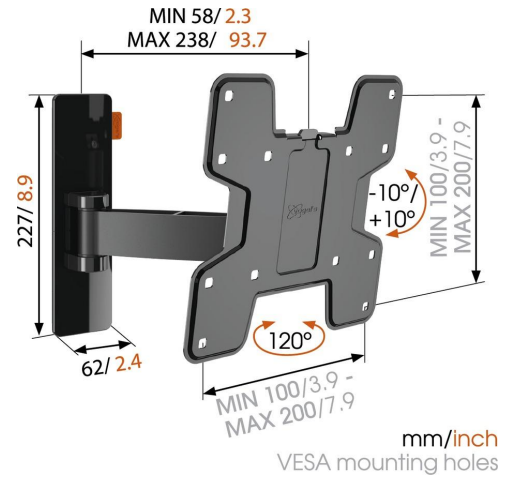

W52060 Full-Motion TV Wall Mount

For TVs up to 37 inch (94 cm)

W52060 is a durable TV wall mount, suitable for 19 to 37 inch (48 to 94 cm) TVs weighing up to 15 kg (33 lbs).

Create the optimal viewing angle

Choose the W52060 TV wall mount for great flexibility. Mount your TV in a handy out-of-the-way spot on the wall and enjoy an excellent viewing experience - in your kitchen, an office or a bedroom. Swing your TV away from the wall and tilt it for the perfect view.

Turn	120
Tilt	20
Guarantee	Life time
Min. distance to the wall (mm)	58
Min. screen size (inch)	19"
Max. screen size (inch)	37"
Max. screen weight (kg)	15
Hole pattern (mm)	Min. 100x100 / Max. 100x100 Min. 100x200 / Max. 100x200 Min. 200x100 / Max. 200x100 Min. 200x200 / Max. 200x200

Features

- Simply Smart Value: Great comfort for an affordable price
- Smoothly turn your TV up to 120°
- Guide your cables
- Easily level your TV even after installation

Logistic information

EAN Code Product	8712285328268
Net weight including packaging (kg)	1.68
Single Box Width (mm)	210
Single Box Length (mm)	245
Single Box Height (mm)	68