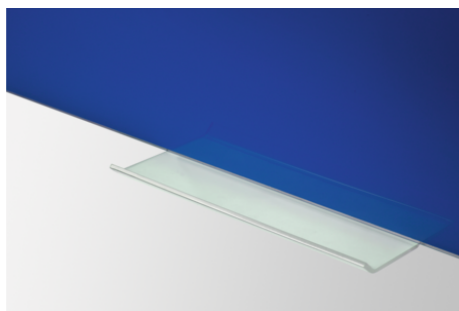

- Magnetic glassboard surface (4 mm)
- Can be written on with Legamaster chalk markers and Legamaster board markers
- Legamaster glassboards can be mounted horizontally and vertically
- Available in colours white, black, red and blue
- Concealed wall mounting (40x60 and 60x80 cm) or wall mounting brackets (90x120 and 100x150 cm)
- Optional marker tray 200 mm (ref. 7-126800) is easily fixed to the glassboard with a strong adhesive strip

Coloured glassboard

40 x 60 cm blue

- Minimalistic colourful and decorative glassboard with all functionalities of a standard memoboard / whiteboard
- Tempered safe glass (4 mm)
- Perfect smooth writability
- Very good to excellent dry-wipeability: write on/ dry wipe surface is guaranteed for 25 years when used in combination with Legamaster accessories
- Hygienic glass surface that is easy to clean and keep clean with Legamaster whiteboard and glassboard cleaner
- Legamaster glassboards come with 2 superstrong glassboard magnets (diam. 12 mm), one Legamaster chalk marker, fixing kit and a clear mounting instruction (white glassboards: black marker, all other colours: white marker)
- Remove permanent marker ink: can be used with Magic-Wipe

Ref.: **7-104835**

EAN: **8713797078948**

Recommended accessories

- Glassboard Starter kit Ref.:7-125200
- Marker tray plexi glass coloured glassboard Ref.:7-126800

Product specifications

Surface (material/color)	Safety glass / Blue
Magnetic	Yes
Product dimensions	W: 600 x H: 400 x D: 4 (mm)
Mounting type	Wall (concealed)
Included accessories	One chalkmarker, Two strong glassboard magnets
Product warranty	2 years
Surface warranty	25 years