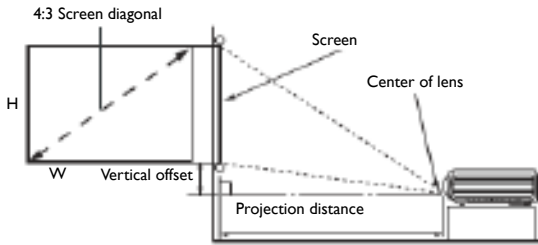

Because it matters

MX570 Digital Projector

Distance Chart

The screen aspect ratio is 4:3 and the projected picture is in a 4:3 aspect ratio

Screen Size				Distance from screen (inch)			Vertical offset (inch)
Diagonal		W (inch)	H (inch)	Min length	Average	Min length	
Inch	mm			Max zoom		Max zoom	
30	762	24	18	36.2	41.7	47.2	1.3
40	1016	32	24	48.3	55.6	63.0	1.8
50	1270	40	30	60.3	69.6	78.8	2.2
60	1524	48	36	72.4	83.5	94.5	2.7
80	2032	64	48	96.6	111.3	126.0	3.5
100	2540	80	60	120.7	139.2	157.5	4.4
120	3048	96	72	144.9	167.0	189.1	5.3
150	3810	120	90	181.1	208.8	236.4	6.7
200	5080	160	120	241.6	278.3	315.1	9.0
250	6350	200	150	302.0	347.9	394.0	11.25
300	7620	240	180	362.4	417.5	472.7	13.5