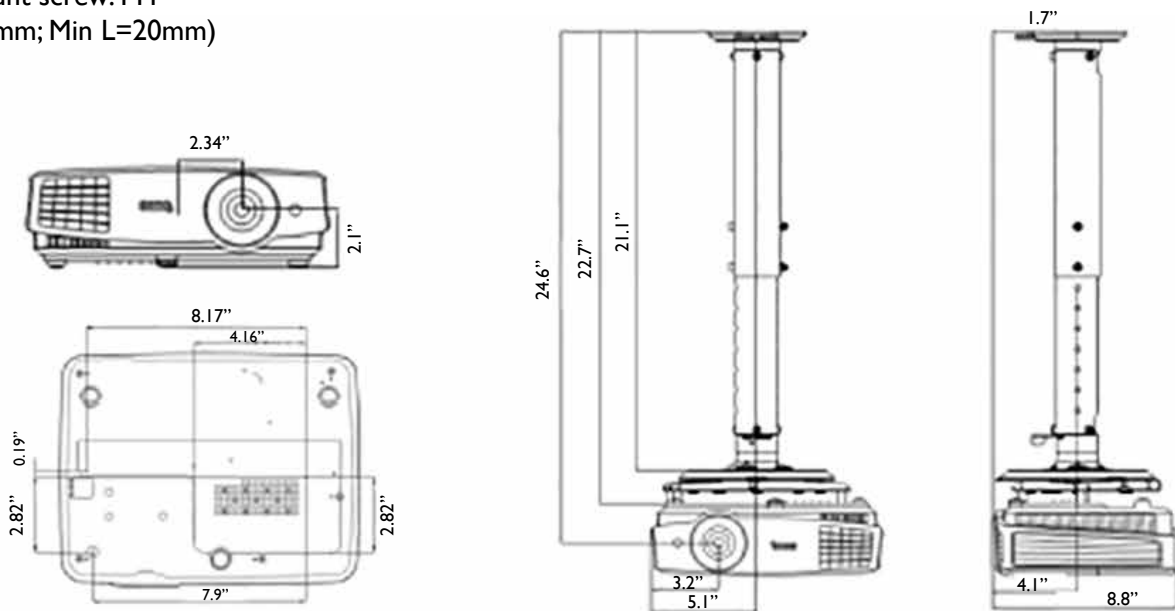

Because it matters

MX570 Digital Projector

Distance Chart

The screen aspect ratio is 4:3 and the projected picture is in a 4:3 aspect ratio

Screen Size				Distance from screen (inch)			Vertical offset (inch)
Diagonal		W (inch)	H (inch)	Min length	Average	Min length	
Inch	mm			Max zoom		Max zoom	
30	762	24	18	36.2	41.7	47.2	1.3
40	1016	32	24	48.3	55.6	63.0	1.8
50	1270	40	30	60.3	69.6	78.8	2.2
60	1524	48	36	72.4	83.5	94.5	2.7
80	2032	64	48	96.6	111.3	126.0	3.5
100	2540	80	60	120.7	139.2	157.5	4.4
120	3048	96	72	144.9	167.0	189.1	5.3
150	3810	120	90	181.1	208.8	236.4	6.7
200	5080	160	120	241.6	278.3	315.1	9.0
250	6350	200	150	302.0	347.9	394.0	11.25
300	7620	240	180	362.4	417.5	472.7	13.5

Ceiling Mount Chart

Ceiling Mount screw: M4
(Max L=25mm; Min L=20mm)

Units: inch

Dimensions

Because it matters