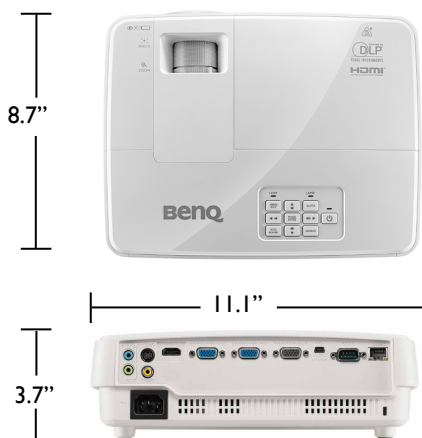

Input and Output Terminals

- 1 Audio In & Out (Mini Jack)
- 2 S-Video in
- 3 Composite Video in (RCA)
- 4 HDMI
- 5 Computer-I (D-sub 15pin)
- 6 Computer-2 (D-sub 15pin)
- 7 Monitor Out (D-sub 15pin)
- 8 USB (Type mini-B)
- 9 RS232 (DB-9pin)
- 10 LAN(RJ-45)

Because it matters

MX570 Digital Projector

Distance Chart

The screen aspect ratio is 4:3 and the projected picture is in a 4:3 aspect ratio

Screen Size				Distance from screen (inch)			Vertical offset (inch)
Diagonal		W (inch)	H (inch)	Min length	Average	Min length	
Inch	mm			Max zoom		Max zoom	
30	762	24	18	36.2	41.7	47.2	1.3
40	1016	32	24	48.3	55.6	63.0	1.8
50	1270	40	30	60.3	69.6	78.8	2.2
60	1524	48	36	72.4	83.5	94.5	2.7
80	2032	64	48	96.6	111.3	126.0	3.5
100	2540	80	60	120.7	139.2	157.5	4.4
120	3048	96	72	144.9	167.0	189.1	5.3
150	3810	120	90	181.1	208.8	236.4	6.7
200	5080	160	120	241.6	278.3	315.1	9.0
250	6350	200	150	302.0	347.9	394.0	11.25
300	7620	240	180	362.4	417.5	472.7	13.5

Ceiling Mount Chart

Ceiling Mount screw: M4
(Max L=25mm; Min L=20mm)

Units: inch

Dimensions

Because it matters