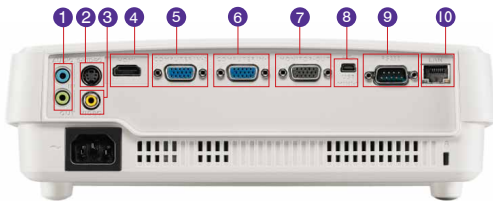

Input and Output Terminals