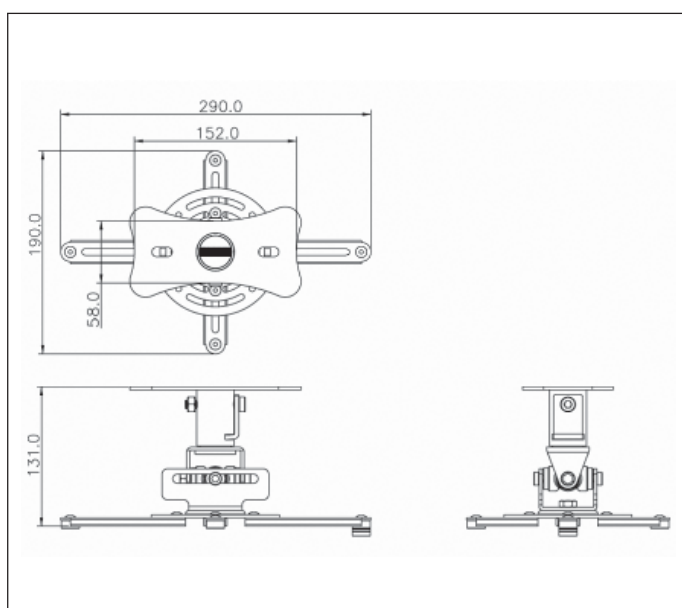

#### A Built-In Low-Profile Option

More AV817 Universal Projector Flush Mounts are installed in offices and home than any other mounts. As it gives you everything you would need for a quick, easy installation, low-profile look and hassle-free projector maintenance.

### FEATURES

- Fast and easy installation
- Great flexibility and adaptability
- Flush ceiling mount
- Quick release universal mount for Projector
- 360 degrees Rotate for Projector
- +/- 20 degrees Tilt and Roll for Projector
- Concealed cable
- Adaptable to different projector

### TECHNICAL SPECIFICATION

<b>GROSS WEIGHT:</b>	2.1kg (6 lbs)
<b>GROSS DIMENSION:</b>	170 X 140 X 130 mm   16.5" x 8" x 5"
<b>LOAD CAPACITY:</b>	20kg (44 lbs)
<b>COLOR OPTION:</b>	Black

\* Specifications are subject to change without notice.