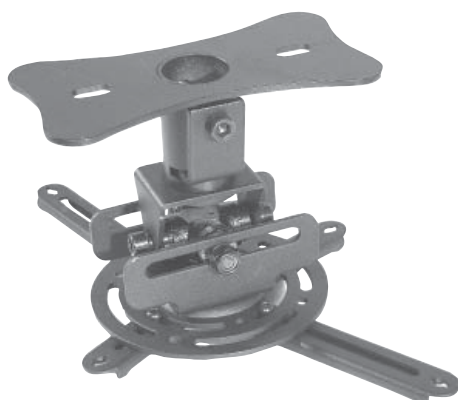

# AV817

## PROJECTOR FLUSH CEILING MOUNT

#### A Built-In Low-Profile Option

More AV817 Universal Projector Flush Mounts are installed in offices and home than any other mounts. As it gives you everything you would need for a quick, easy installation, low-profile look and hassle-free projector maintenance.

### FEATURES

- Fast and easy installation
- Great flexibility and adaptability
- Flush ceiling mount
- Quick release universal mount for Projector
- 360 degrees Rotate for Projector
- +/- 20 degrees Tilt and Roll for Projector
- Concealed cable
- Adaptable to different projector